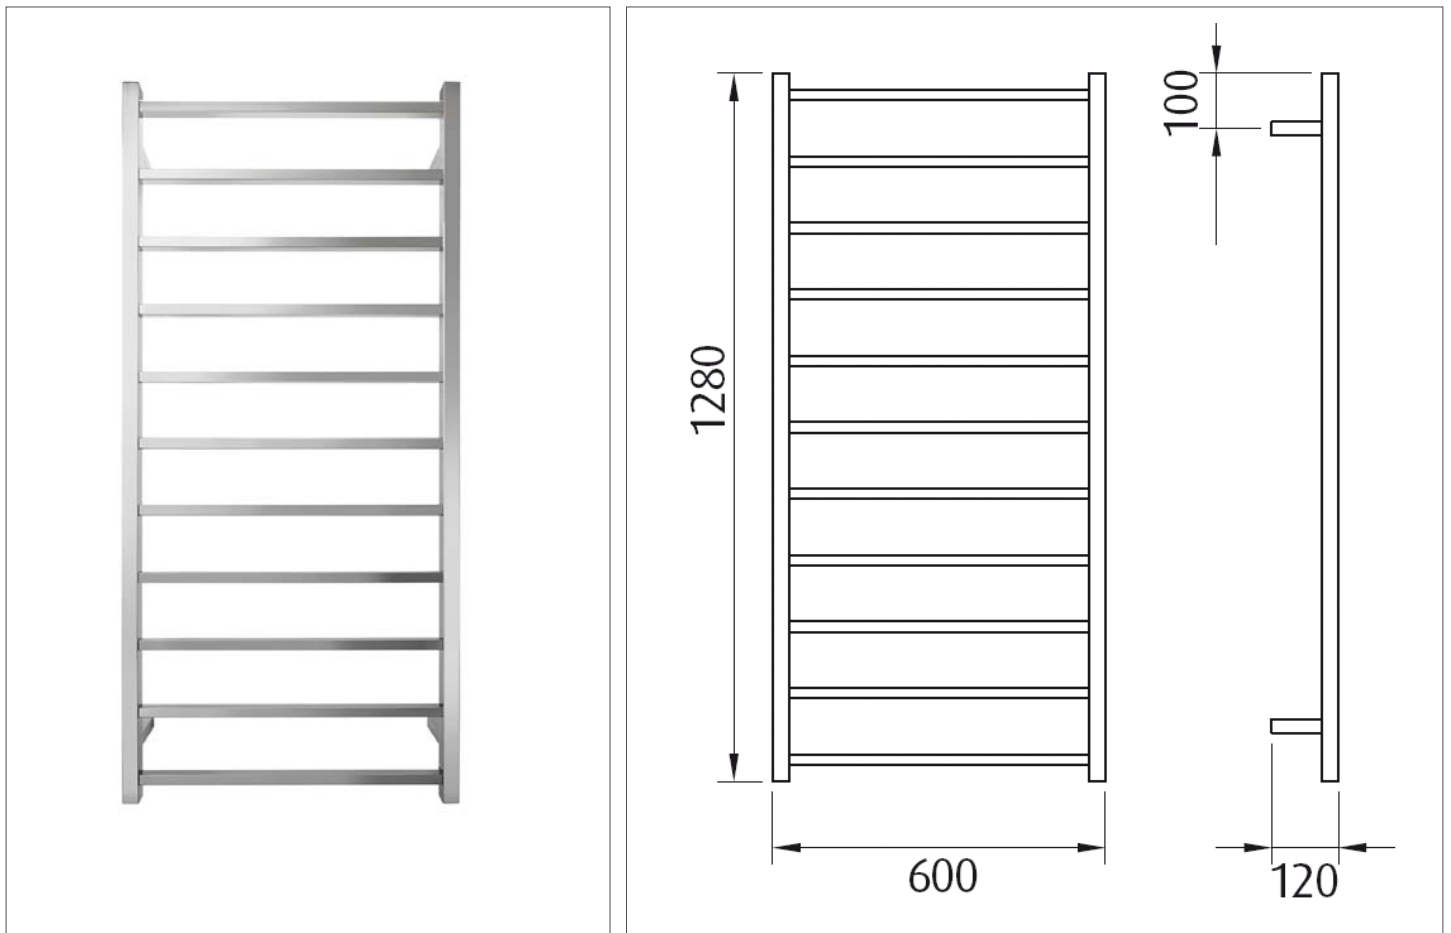

**Forme Square - 11 bar SQUARE**

Product code : HTR-TS1101R /HTR-TS1101L

600(w) x 1280(h) x 120(d) mm

**Features:**

- 11 bars
- Hand polished to a mirror finish
- High grade stainless steel
- Double insulated heating element and Class 1 fully earthed
- Concealed cable kit available on request
- Left and right hand cable options
- Easily installed into new or existing homes

Note: Manufacturing tolerances could cause variances of  $\pm 5$ mm.

**Additional Information**

- 135 watts
- 230-240Volts, 50Hz
- IP34 rating