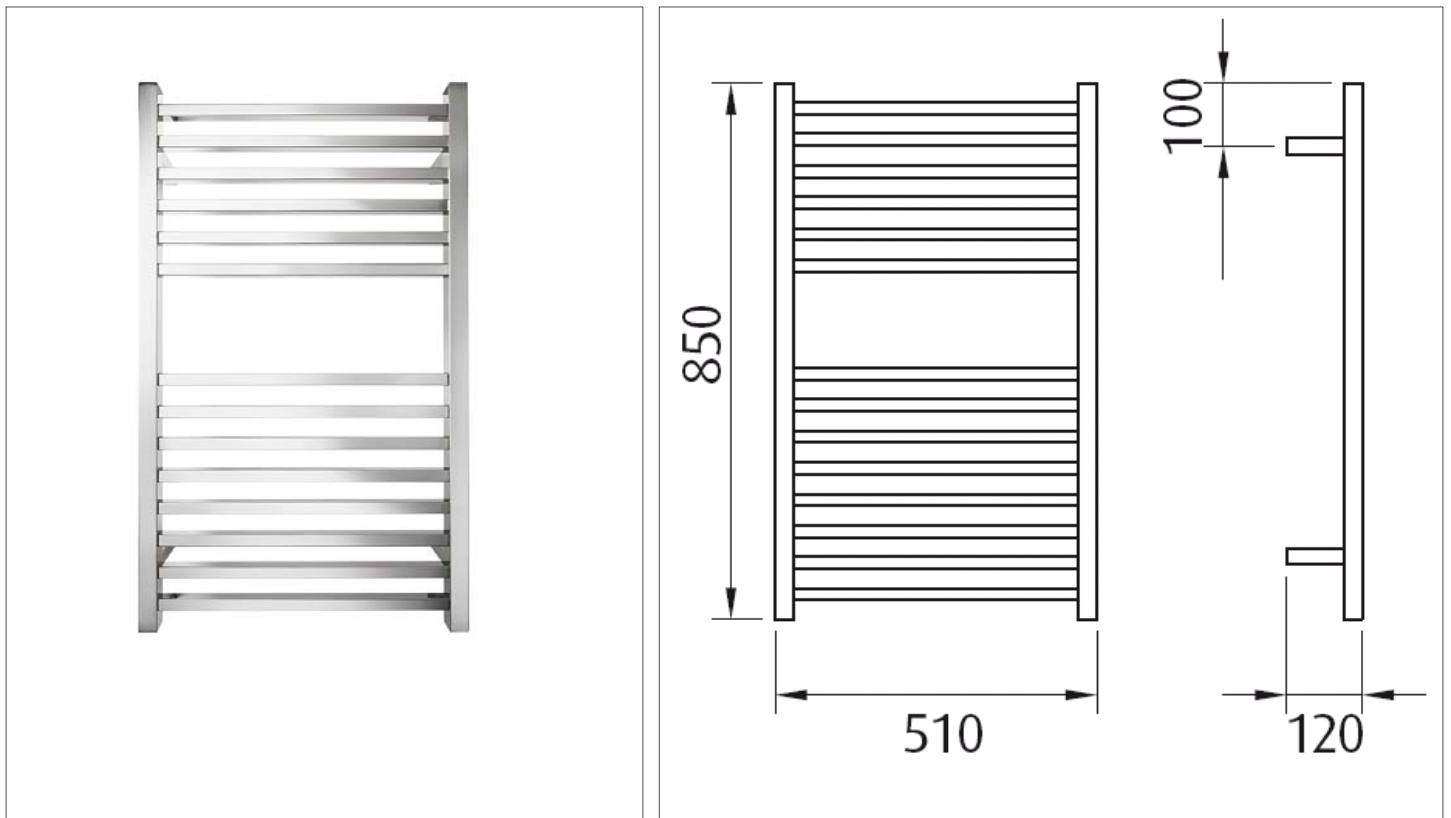

**Premium 14 bar SQUARE**

Product code : HTR-TS1451R /HTR-TS1451L

510(w) x 850(h) x 120(d) mm

**Features:**

- 14 bars
- Hand polished to a mirror finish
- High grade stainless steel
- Double insulated heating element and Class 1 fully earthed
- Concealed cable kit available on request
- Left and right hand cable options
- Easily installed into new or existing homes

Note: Manufacturing tolerances could cause variances of  $\pm 5$ mm.

**Additional Information**

- 135 watts
- 230-240Volts, 50Hz
- IP34 rating