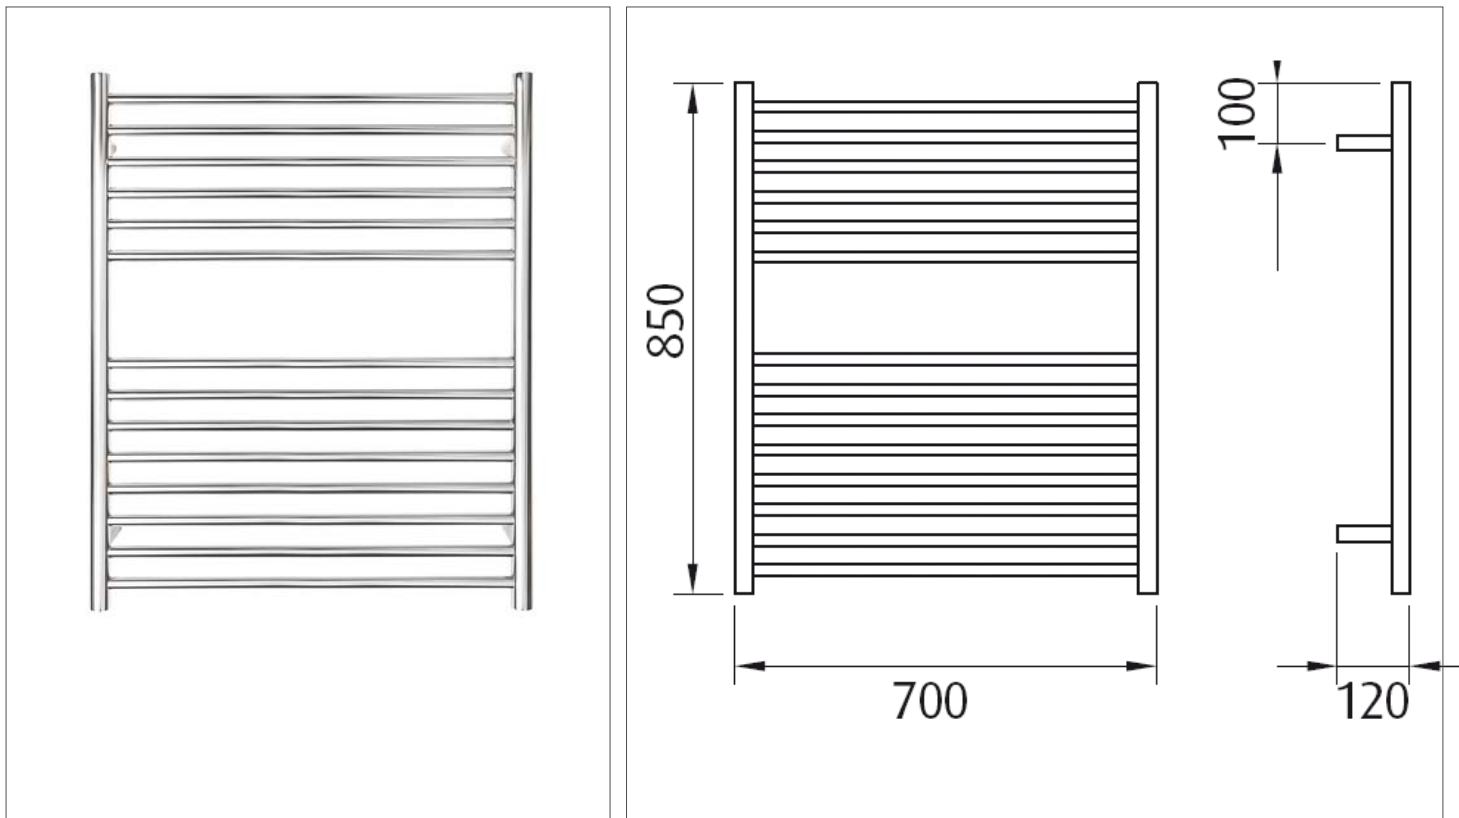

Premium 14 bar - wide ROUND

Product code : HTR-TR1470R /HTR-TR1470L

700(w) x 850(h) x 120(d) mm

Features:

- 14 bars
- Hand polished to a mirror finish
- High grade stainless steel
- Double insulated heating element and Class 1 fully earthed
- Concealed cable kit available on request
- Left and right hand cable options
- Easily installed into new or existing homes

Note: Manufacturing tolerances could cause variances of ± 5 mm.

Additional Information

- 175 watts
- 230-240Volts, 50Hz
- IP34 rating