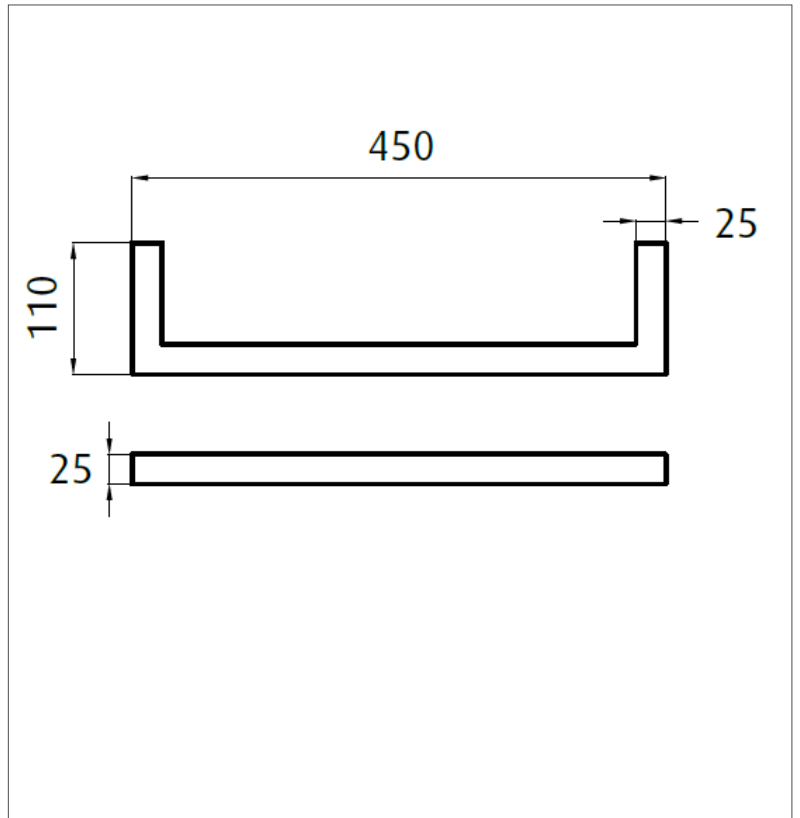

Single rail - 450mm ROUND

Product code : HLF4511R

450(w) x 25(h) x 110(d) mm

Features:

Easy to install • Unique optional installation system for added strength
Right-hand side hardwired only • 12V power design allows for installation almost
anywhere in your bathroom.

Note: Manufacturing tolerances could cause variances of ± 5 mm.

Additional Information

- 9 watts
- 12Volts, 50Hz
- This rail should be installed in a landscape direction one on top of the other