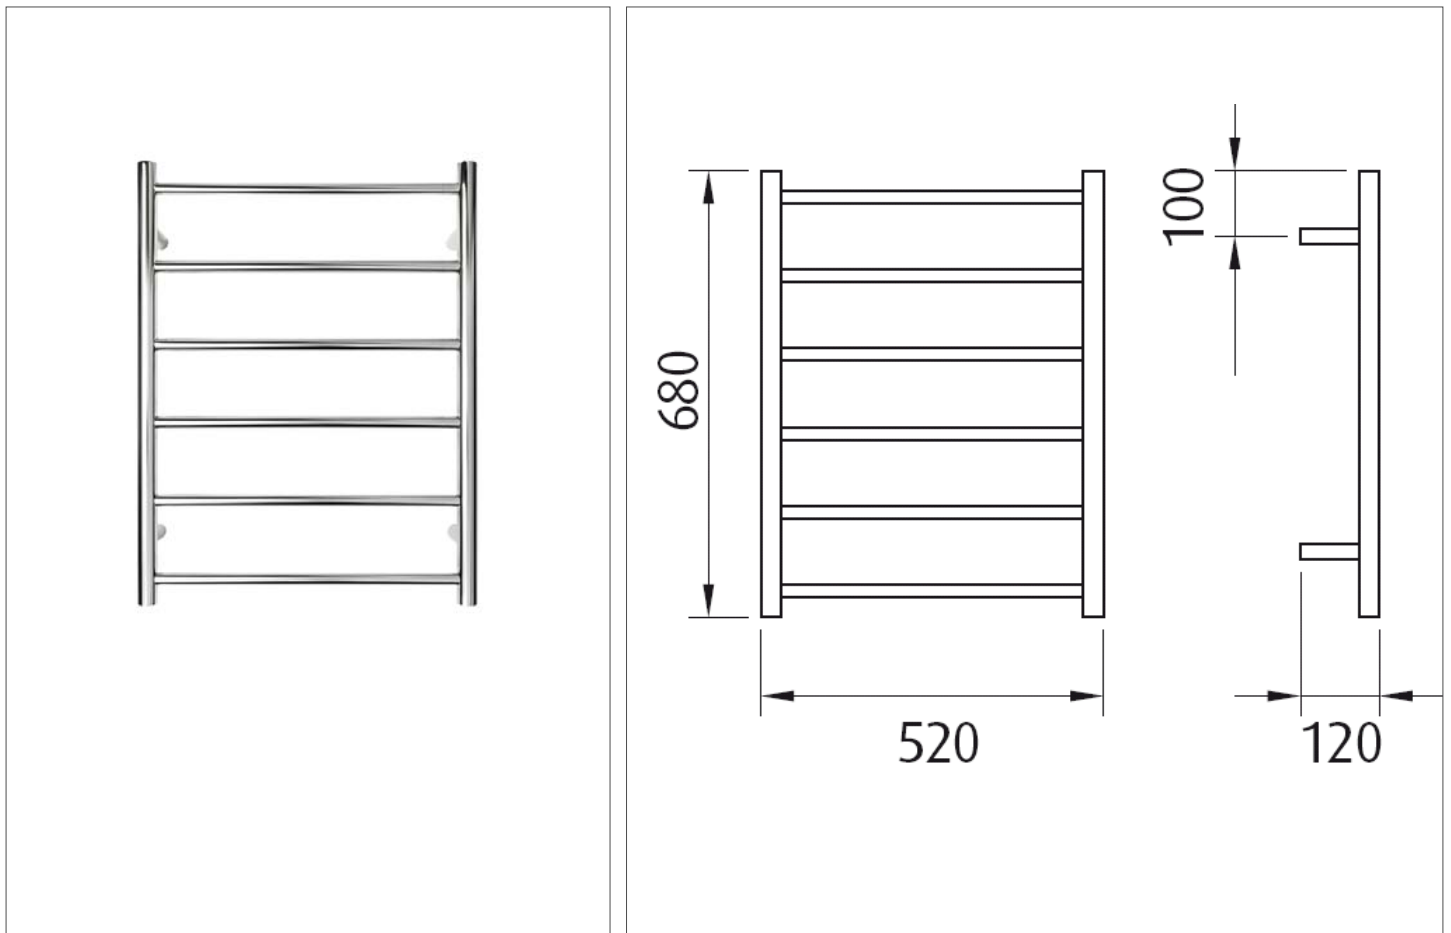

**Forme Round - 6 bar ROUND**

Product code : HTR-TR0601R / HTR-TR0601L

520(w) x 680(h) x 120(d) mm

**Features:**

- 6 bars
- Hand polished to a mirror finish
- High grade stainless steel
- Double insulated heating element and Class 1 fully earthed
- Concealed cable kit available on request
- Left and right hand cable options
- Easily installed into new or existing homes

Note: Manufacturing tolerances could cause variances of  $\pm 5$ mm.

**Additional Information**

- 65 watts
- 230-240Volts, 50Hz
- IP34 rating