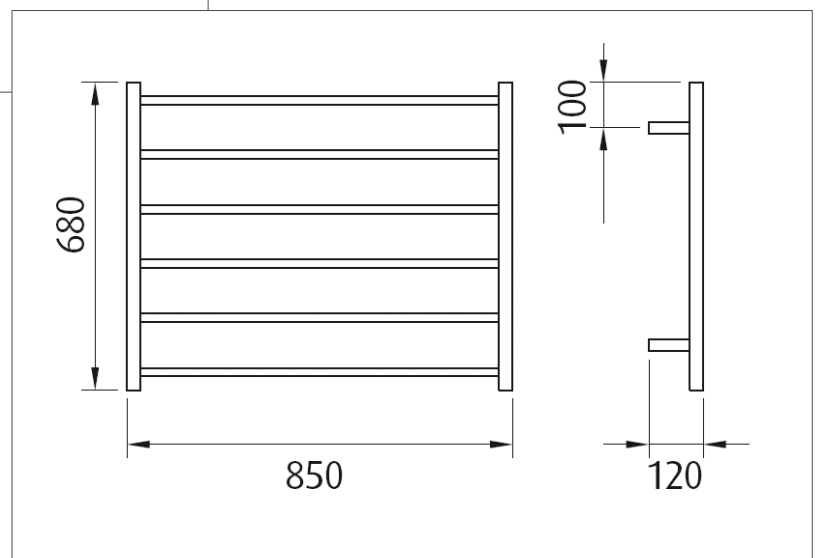

Forme Round - 6 bar - wide ROUND

Product code : HTR-TR0602R / HTR-TR0602L

850(w) x 680(h) x 120(d) mm

Features:

- 6 bars
- Hand polished to a mirror finish
- High grade stainless steel
- Double insulated heating element and Class 1 fully earthed
- Concealed cable kit available on request
- Left and right hand cable options
- Easily installed into new or existing homes

Note: Manufacturing tolerances could cause variances of ± 5 mm.

Additional Information

- 105 watts
- 230-240Volts, 50Hz
- IP34 rating