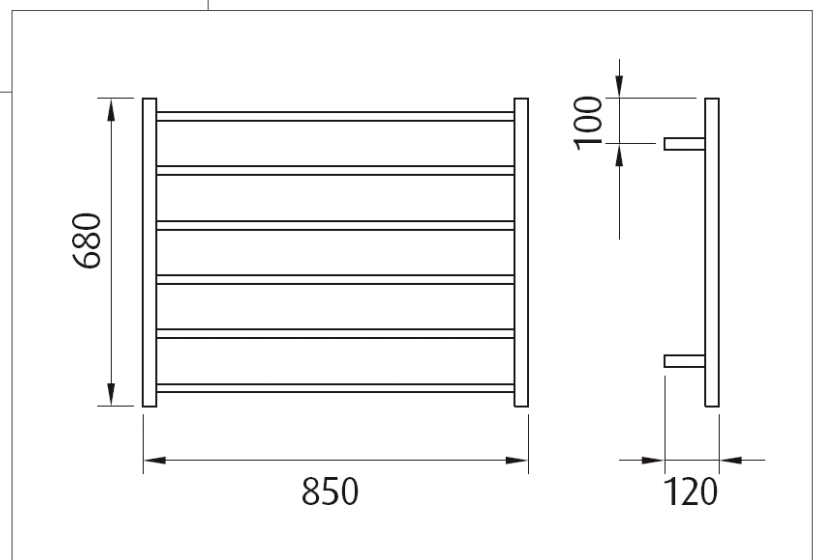

Forme Square - 6 bar - wide SQUARE

Product code : HTR-TS0602R /HTR-TS0602L

850(w) x 680(h) x 120(d) mm

Features:

- 6 bars
- Hand polished to a mirror finish
- High grade stainless steel
- Double insulated heating element and Class 1 fully earthed
- Concealed cable kit available on request
- Left and right hand cable options
- Easily installed into new or existing homes

Note: Manufacturing tolerances could cause variances of ± 5 mm.

Additional Information

- 105 watts
- 230-240Volts, 50Hz
- 15 year warranty
- IP34 rating