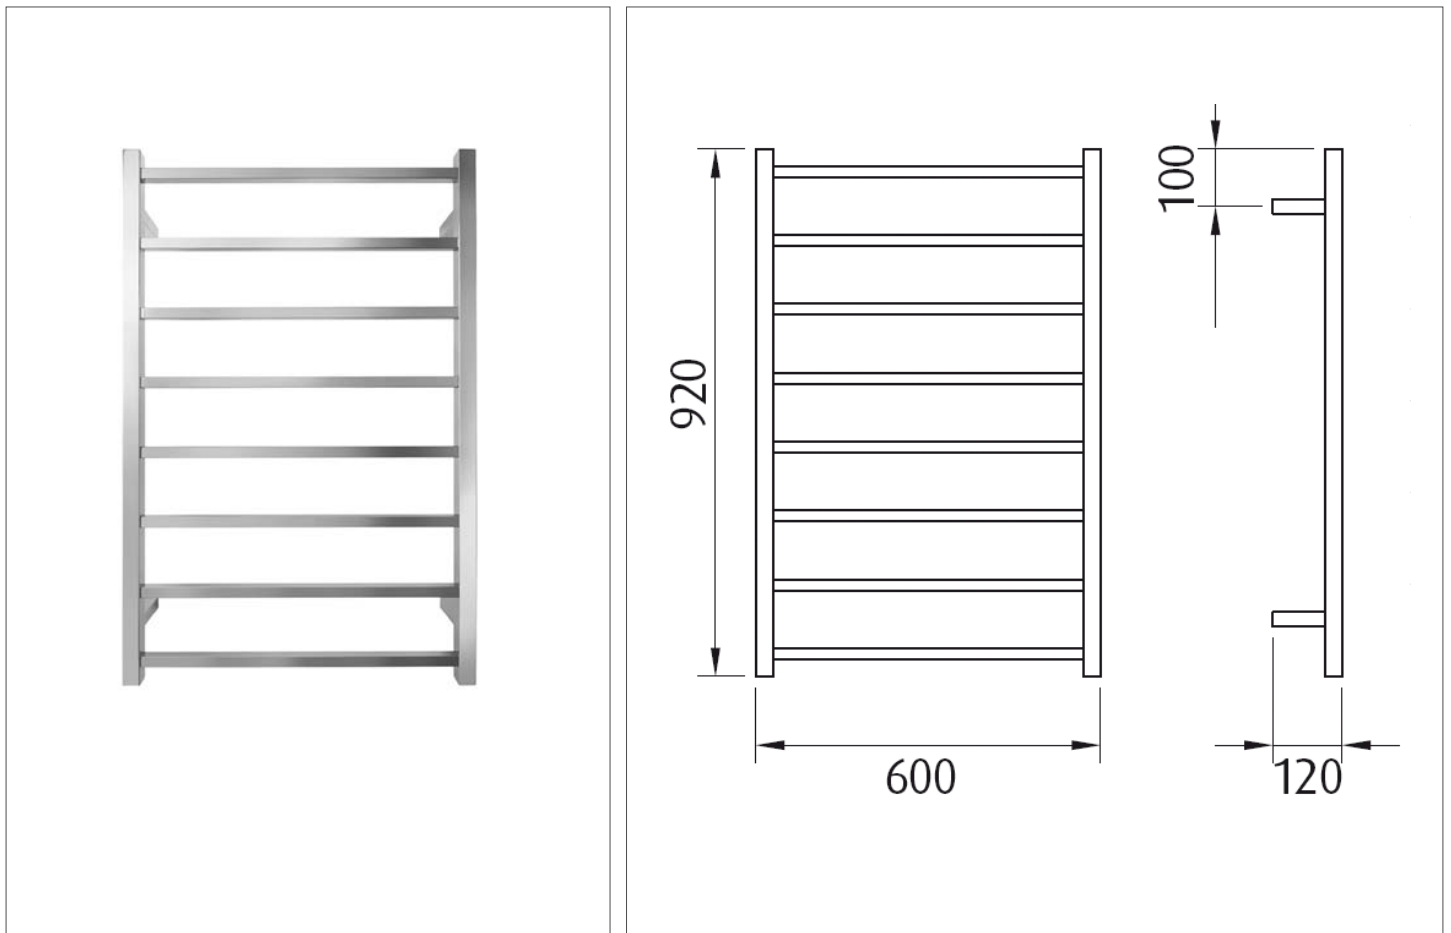

Forme Square - 8 bar SQUARE

Product code : HTR-TS0801R /HTR-TS0801L

600(w) x 920(h) x 120(d) mm

Features:

- 8 bars
- Hand polished to a mirror finish
- High grade stainless steel
- Double insulated heating element and Class 1 fully earthed
- Concealed cable kit available on request
- Left and right hand cable options
- Easily installed into new or existing homes

Note: Manufacturing tolerances could cause variances of ± 5 mm.

Additional Information

- 100 watts
- 230-240Volts, 50Hz
- IP34 rating