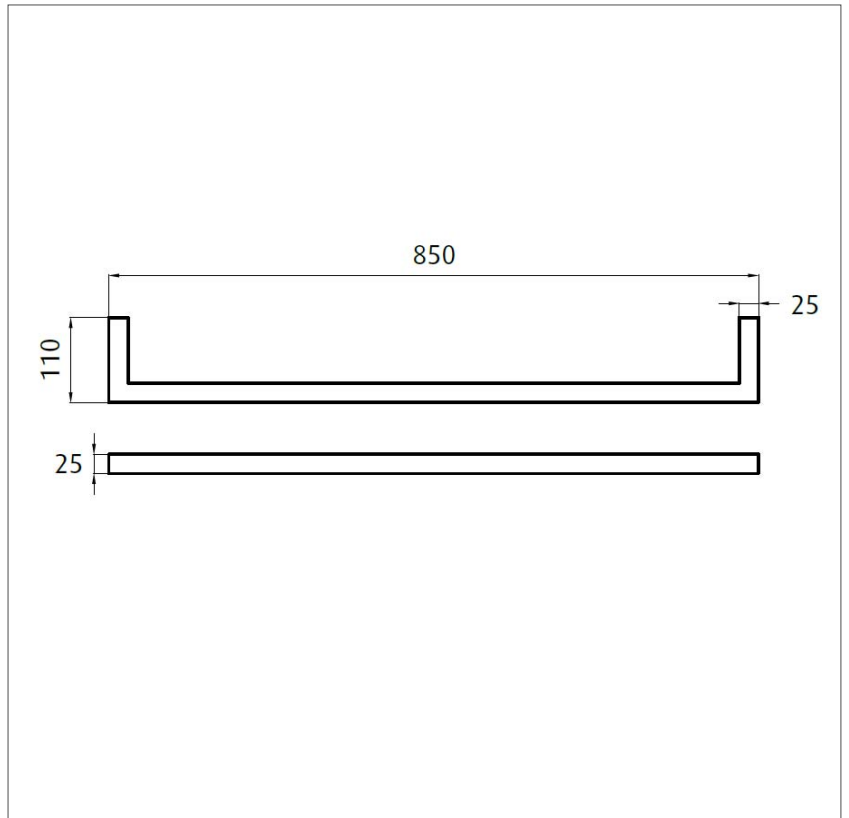

Single rail - 850mm SQUARE

Product code : HLF8511S

850(w) x 25(h) x 110(d) mm

Features:

Easy to install • Unique optional installation system for added strength
Right-hand side hardwired only • 12V power design allows for installation almost anywhere in your bathroom.

Note: Manufacturing tolerances could cause variances of ± 5 mm.

Additional Information

- 18 watts
- 12Volts, 50Hz
- This rail should be installed in a landscape direction one on top of the other