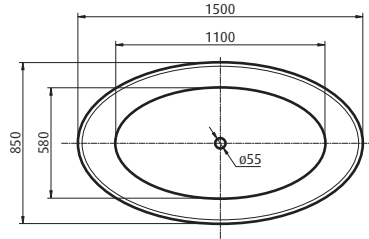

L'ISOLA DESIGNER BATHS

Experience an "Island Escape" with the new release Forme 'next generation' freestanding bath. The L'Isola bath has been custom designed by Forme, from its flawless sleek exterior to its ergonomically contoured internal form, the L'Isola bath collection will be the ultimate feature in anyone's bathroom. Available in 2 sizes 1500 and 1860mm, includes concealed adjustable legs to ensure your bath will be even no matter the angle of your floor; and an adjustable flexipipe allows you to mount the bath in multiple positions over the drain.

L'Isola 1500
1500 (w) x 605 (h) x 850mm (d)

L'Isola 1860
1860 (w) x 605 (h) x 885mm (d)

L'ISOLA DESIGNER BATHS

- Freestanding bath
- Concealed adjustable legs
- Adjustable flexipipe
- Double skinned acrylic
- Ergonomically contoured
- 5 year manufacturer warranty
- Available in 2 sizes 1500 and 1860mm