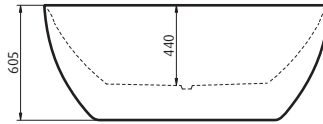

L'ISOLA DESIGNER BATHS

Experience an "Island Escape" with the new release Forme 'next generation' freestanding bath. The L'Isola bath has been custom designed by Forme, from its flawless sleek exterior to its ergonomically contoured internal form, the L'Isola bath collection will be the ultimate feature in anyone's bathroom. Available in 2 sizes 1500 and 1860mm, includes concealed adjustable legs to ensure your bath will be even no matter the angle of your floor; and an adjustable flexipipe allows you to mount the bath in multiple positions over the drain.

L'Isola 1500
1500 (w) x 605 (h) x 850mm (d)

L'Isola 1860
1860 (w) x 605 (h) x 885mm (d)

L'ISOLA DESIGNER BATHS

- Freestanding bath
- Concealed adjustable legs
- Adjustable flexipipe
- Double skinned acrylic
- Ergonomically contoured
- 5 year manufacturer warranty
- Available in 2 sizes 1500 and 1860mm