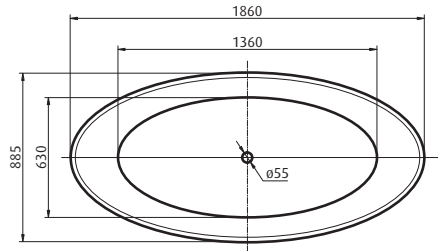

L'ISOLA DESIGNER BATHS

Experience an "Island Escape" with the new release Forme 'next generation' freestanding bath. The L'Isola bath has been custom designed by Forme, from its flawless sleek exterior to its ergonomically contoured internal form, the L'Isola bath collection will be the ultimate feature in anyone's bathroom. Available in 2 sizes 1500 and 1860mm, includes concealed adjustable legs to ensure your bath will be even no matter the angle of your floor; and an adjustable flexipipe allows you to mount the bath in multiple positions over the drain.

L'Isola 1500
1500 (w) x 605 (h) x 850mm (d)

L'Isola 1860
1860 (w) x 605 (h) x 885mm (d)

L'ISOLA DESIGNER BATHS

- Freestanding bath
- Concealed adjustable legs
- Adjustable flexipipe
- Double skinned acrylic
- Ergonomically contoured
- 5 year manufacturer warranty
- Available in 2 sizes 1500 and 1860mm