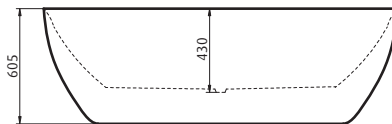

L'ISOLA DESIGNER BATHS

Experience an "Island Escape" with the new release Forme 'next generation' freestanding bath. The L'Isola bath has been custom designed by Forme, from its flawless sleek exterior to its ergonomically contoured internal form, the L'Isola bath collection will be the ultimate feature in anyone's bathroom. Available in 2 sizes 1500 and 1860mm, includes concealed adjustable legs to ensure your bath will be even no matter the angle of your floor; and an adjustable flexipipe allows you to mount the bath in multiple positions over the drain.

L'Isola 1500
1500 (w) x 605 (h) x 850mm (d)

L'Isola 1860
1860 (w) x 605 (h) x 885mm (d)

L'ISOLA DESIGNER BATHS

- Freestanding bath
- Concealed adjustable legs
- Adjustable flexipipe
- Double skinned acrylic
- Ergonomically contoured
- 5 year manufacturer warranty
- Available in 2 sizes 1500 and 1860mm