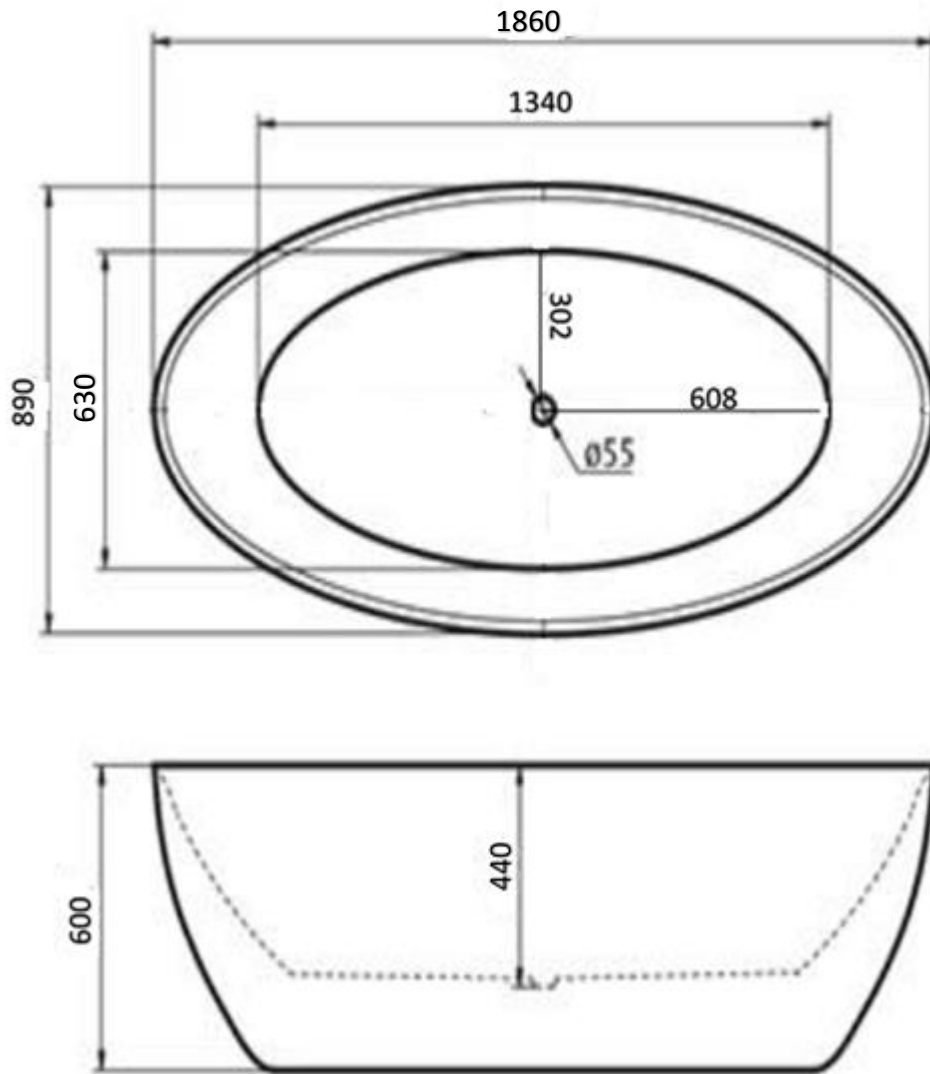

FORME
BATHROOM COLLECTION

L'Isola 1860

1860 x 890 x 600

- BHISO1860B
- 40mm plug and waste not included
- 150mm void under bath for plumbing and concealed adjustable legs (included)
- No flexi pipe or overflow available
- Double skinned acrylic (total 6mm)
- Single moulded design
- 10 years warranty
- Gloss finish
- Slim rim (30mm)