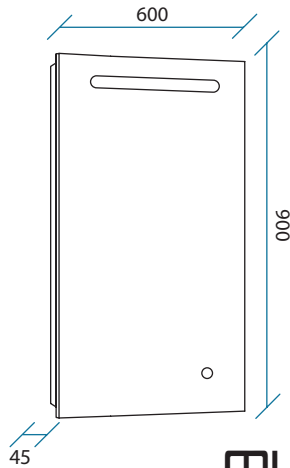

MIRROR, LIGHT AND DEMISTER COLLECTION (MLD)

MLD 600 CODE: MLD600

FEATURES INCLUDE:

- Built-in light
- Built-in Demister
- Electronic touch pad for On/Off control
- Can be hardwired or plug-in installation

MLD 700 CODE: MLD700

MLD 900 CODE: MLD900

MLD 1200 CODE: MLD1200