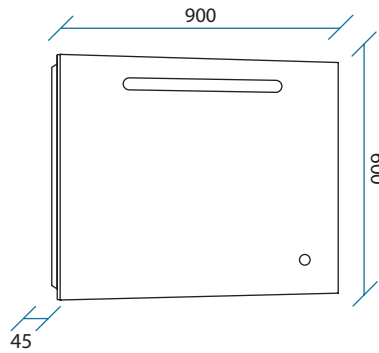

MLD 900 CODE: MLD900