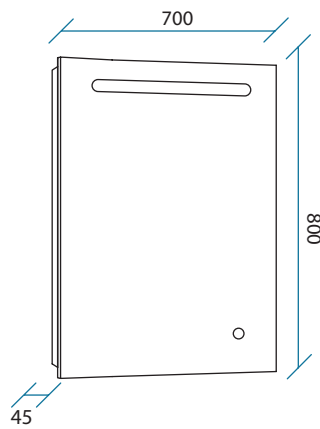

MLD 700 CODE: MLD700