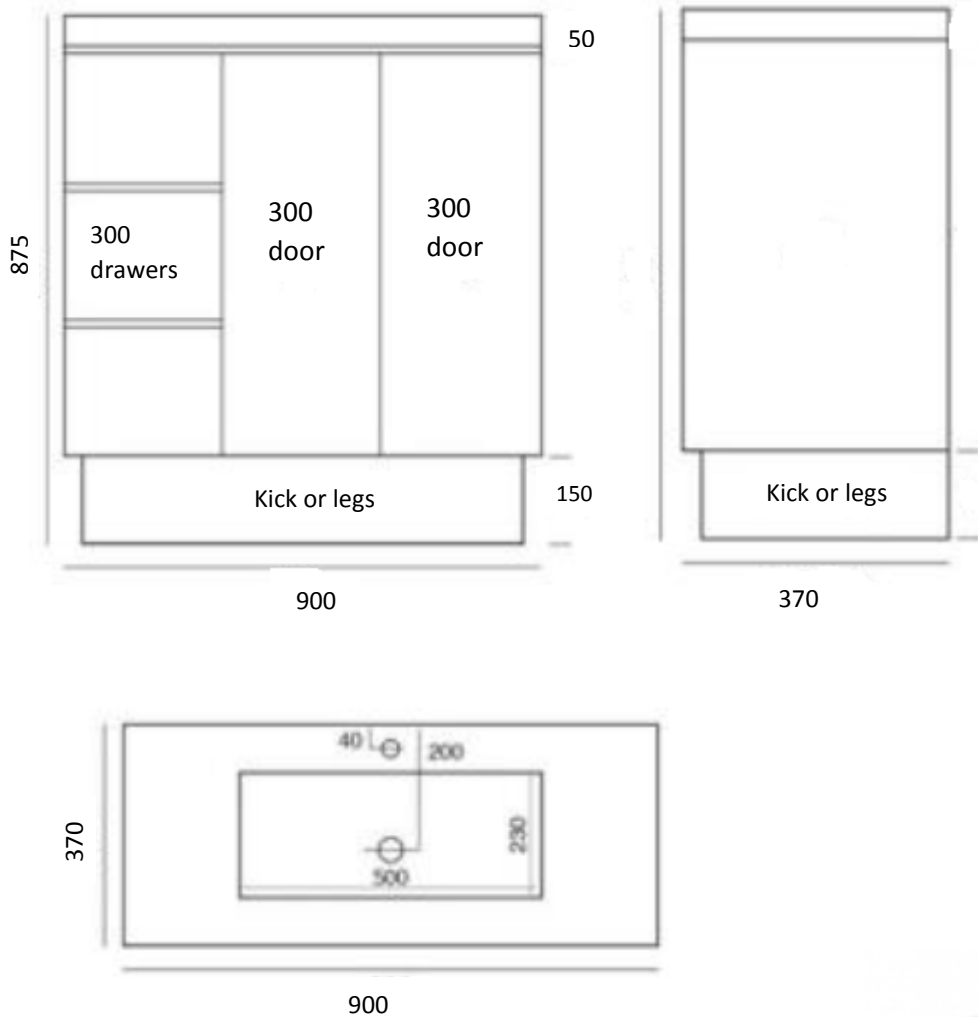

Mont Albert 900 Slim Freestanding Vanity

900 x 370 x 875

- Mont Albert 900 Slim Freestanding Vanity
- Gloss white polyurethane finish cabinet
- 1 tap hole, polymarble basin with overflow
- 2 soft close doors, 3 full extension drawers
- Kicker standard supply, vanity legs available on request
- VMBLC900SLMFM
- 32mm plug and waste included

NB: Tapware not included. Actual top dimensions are 900 x 370 x 50, cabinet dimensions are 894 x 366 x 875

NB: Dimensions include top