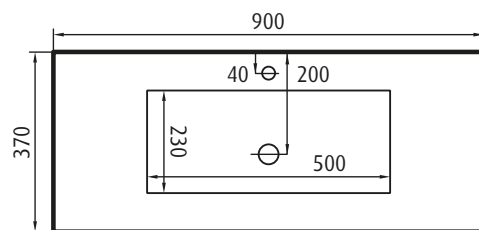

MONT ALBERT 900 SLIM FREESTANDING VANITY

900 w X 875 h X 370 d

VMBLC900SLMFM

FORMe
BATHROOM COLLECTION

- Mont Albert 900 Slim Freestanding Vanity
- Gloss white polyurethane finish cabinet
- 1 tap hole, polymarble basin with overflow
- 2 soft close doors, 3 full extension drawers
- Kicker standard supply, vanity legs available on request
- 32mm plug and waste included