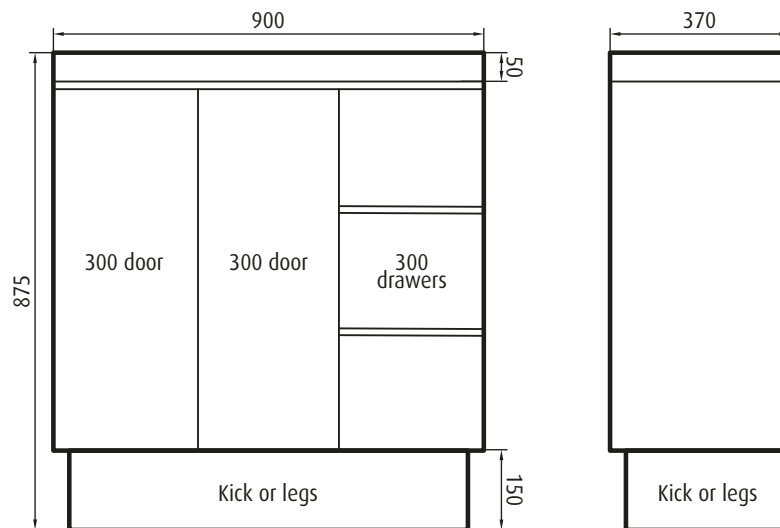

MONT ALBERT 900 SLIM FREESTANDING VANITY

900 w X 875 h X 370 d

VMBLC900SLMFM

FORMe
BATHROOM COLLECTION

- Mont Albert 900 Slim Freestanding Vanity
- Gloss white polyurethane finish cabinet
- 1 tap hole, polymarble basin with overflow
- 2 soft close doors, 3 full extension drawers
- Kicker standard supply, vanity legs available on request
- 32mm plug and waste included