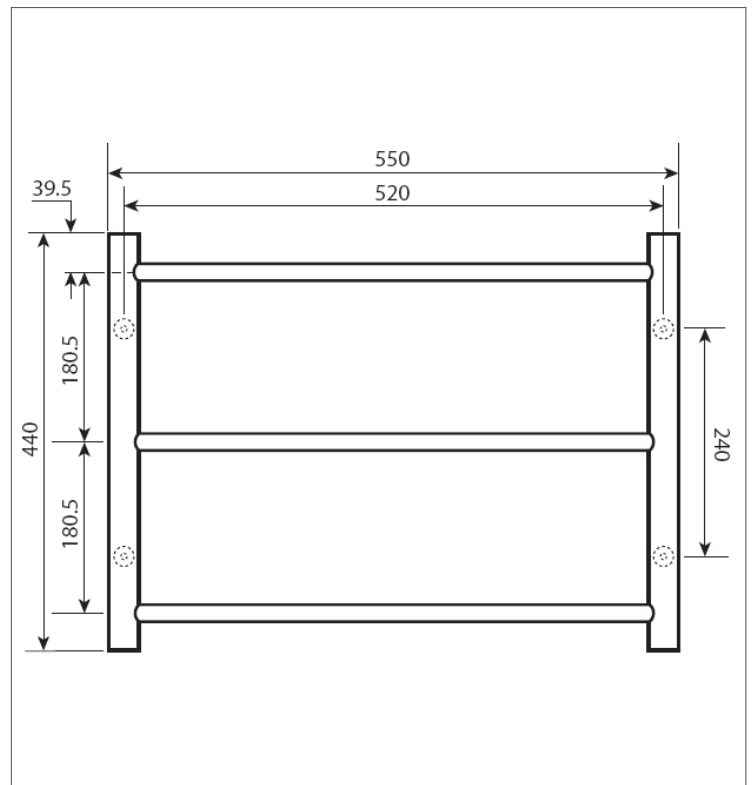

## Forme Retro fit - 3 bar ROUND (non-heated)

Product code : TR-TR0304

550(w) x 440(h) x 120(d) mm

### Features:

3 bars • Hand polished mirror finish • High grade stainless steel  
Fixing kit includes diamond drill bit

Note: Manufacturing tolerances could cause variances of  $\pm 5$ mm.