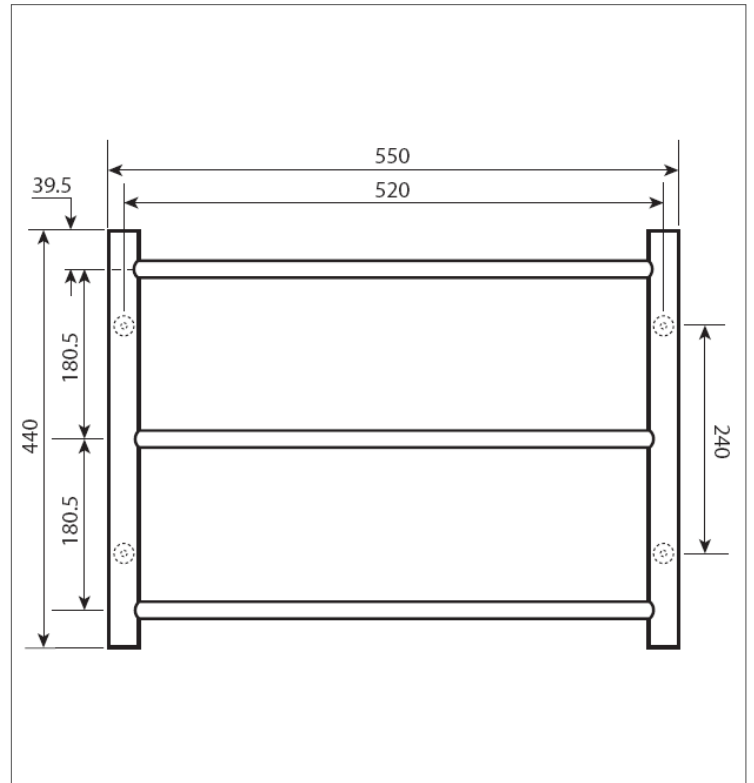

Forme Retro fit - 3 bar ROUND

Product code : HTR-TR0304LP

550(w) x 440(h) x 120(d) mm

Features:

- 3 bars
- Hand polished mirror finish
- High grade stainless steel
- Left hand cable option
- Fixing kit includes diamond drill bit

Note: Manufacturing tolerances could cause variances of ± 5 mm.

Additional Information

- 60 watts
- 230-240Volts, 50Hz single phase
- Class 1 appliance – requires an earth connection
- This rail should be mounted vertically with the cord exiting from the base.
- It should be positioned at least 600mm above the floor.
- Ingress Protection Rating: IP34 – Splashproof