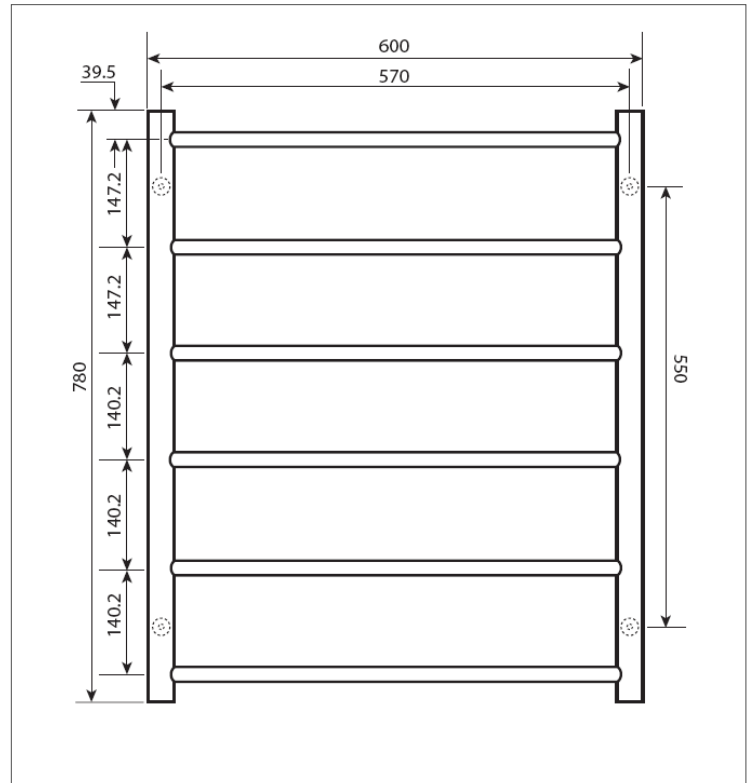

Forme Retro fit - 6 bar ROUND

Product code : HTR-TR0604LP

600(w) x 780(h) x 120(d) mm

Features:

- 6 bars
- Hand polished mirror finish
- High grade stainless steel
- Left hand cable option
- Fixing kit includes diamond drill bit

Note: Manufacturing tolerances could cause variances of ± 5 mm.

Additional Information

- 75 watts
- 230-240Volts, 50Hz single phase
- Class 1 appliance – requires an earth connection
- This rail should be mounted vertically with the cord exiting from the base.
- It should be positioned at least 600mm above the floor.
- Ingress Protection Rating: IP34 – Splashproof