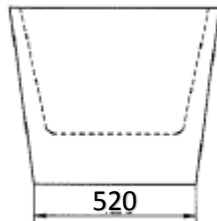

FORME
BATHROOM COLLECTION

Soul Rectangle 1755

1755 x 750 x 580

- BHY4751755RECT
- 40mm plug and waste not included
- 150mm void under bath for plumbing and concealed adjustable legs (included)
- No flexi pipe or overflow available
- Double skinned acrylic (total 6mm)
- Single moulded design
- 10 years warranty
- Gloss finish
- 30mm rim