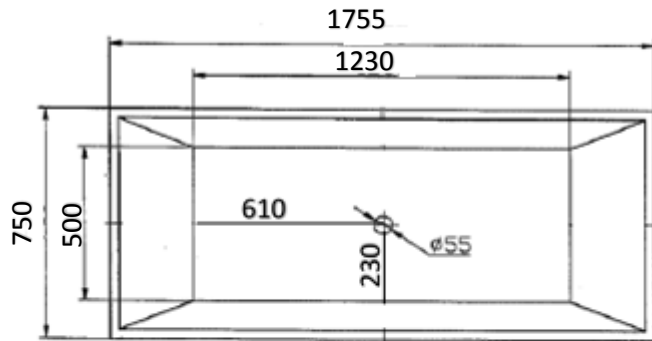

FORME
BATHROOM COLLECTION

Soul Rectangle 1755

1755 x 750 x 580

- BHY4751755RECT
- 40mm plug and waste not included
- 150mm void under bath for plumbing and concealed adjustable legs (included)
- No flexi pipe or overflow available
- Double skinned acrylic (total 6mm)
- Single moulded design
- 10 years warranty
- Gloss finish
- 30mm rim