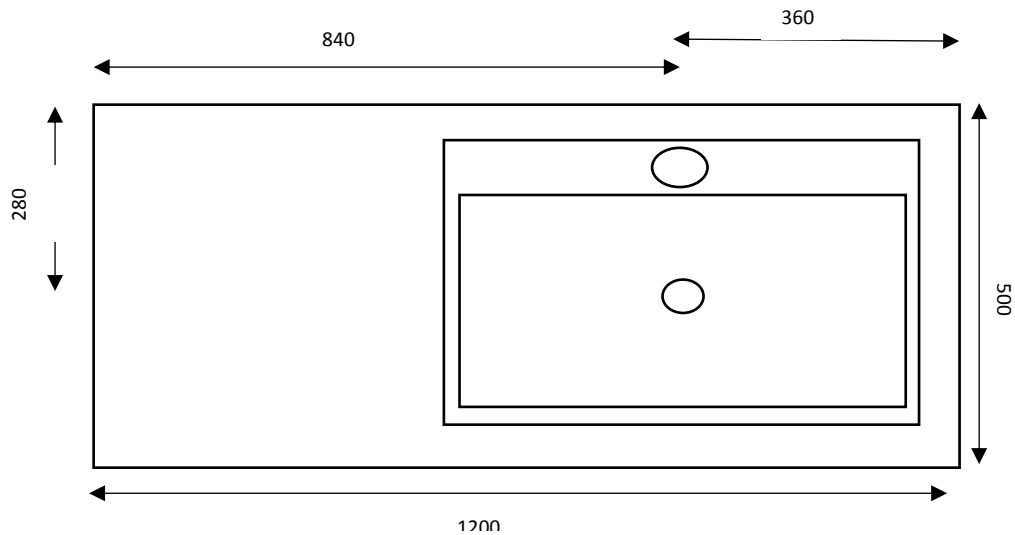

Metro 1200

1200 x 500 x 500

- Depth of door is 18mm
- Depth of drawer is 335mm
- Yellow lines indicate 5mm between surrounding edge and door/drawer
- 5mm gap between two drawers
- 395 inside of door from left wall to divider wall

- Wall hung only
- Walnut textured cabinet
- Ceramic basin (1th)
- 1 soft close door
- 2 soft close drawers

- Kohler Forefront Rectangular Basin – 2660X-1-0
- VMETRO1200WHNUT
- 1200 x 500 x 500
- 110mm void from back of vanity to back of drawers
- No shelf