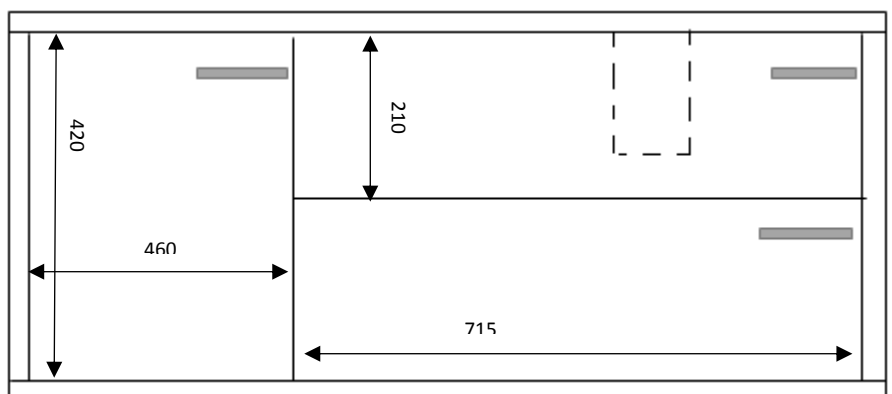

Metro 1200

1200 x 500 x 500

- Depth of door is 18mm
- Depth of drawer is 335mm
- Yellow lines indicate 5mm between surrounding edge and door/drawer
- 5mm gap between two drawers
- 395 inside of door from left wall to divider wall

- Wall hung only
- Walnut textured cabinet
- Ceramic basin (1th)
- 1 soft close door
- 2 soft close drawers

- Kohler Forefront Rectangular Basin – 2660X-1-0
- VMETRO1200WHNUT
- 1200 x 500 x 500
- 110mm void from back of vanity to back of drawers
- No shelf