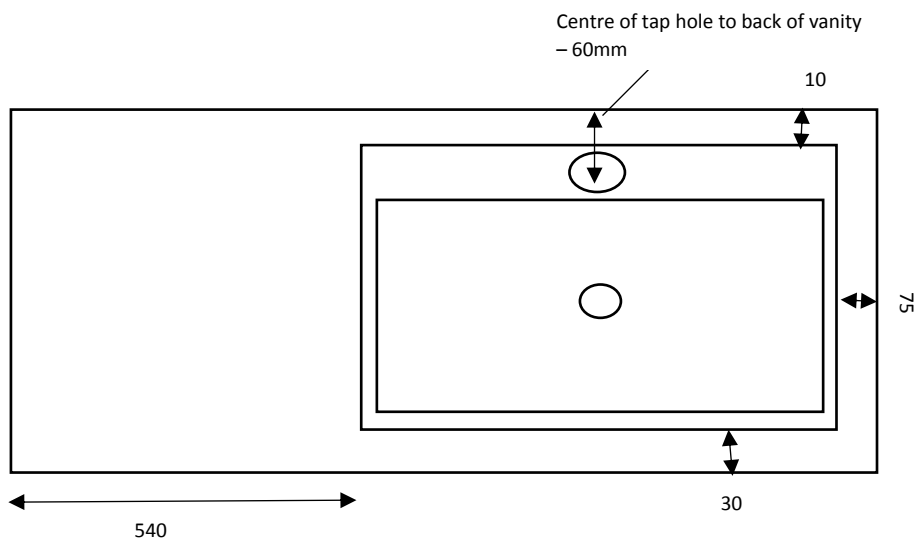

Metro 1200

1200 x 500 x 500

- Depth of door is 18mm
- Depth of drawer is 335mm
- Yellow lines indicate 5mm between surrounding edge and door/drawer
- 5mm gap between two drawers
- 395 inside of door from left wall to divider wall

- Wall hung only
- Walnut textured cabinet
- Ceramic basin (1th)
- 1 soft close door
- 2 soft close drawers

- Kohler Forefront Rectangular Basin – 2660X-1-0
- VMETRO1200WHNUT
- 1200 x 500 x 500
- 110mm void from back of vanity to back of drawers
- No shelf