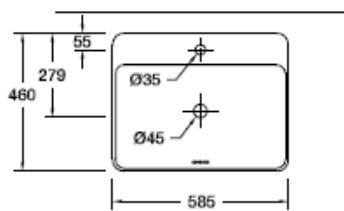

Metro 1200

1200 x 500 x 500

- Depth of door is 18mm
- Depth of drawer is 335mm
- Yellow lines indicate 5mm between surrounding edge and door/drawer
- 5mm gap between two drawers
- 395 inside of door from left wall to divider wall

- Wall hung only
- Walnut textured cabinet
- Ceramic basin (1th)
- 1 soft close door
- 2 soft close drawers

- Kohler Forefront Rectangular Basin – 2660X-1-0
- VMETRO1200WHNUT
- 1200 x 500 x 500
- 110mm void from back of vanity to back of drawers
- No shelf