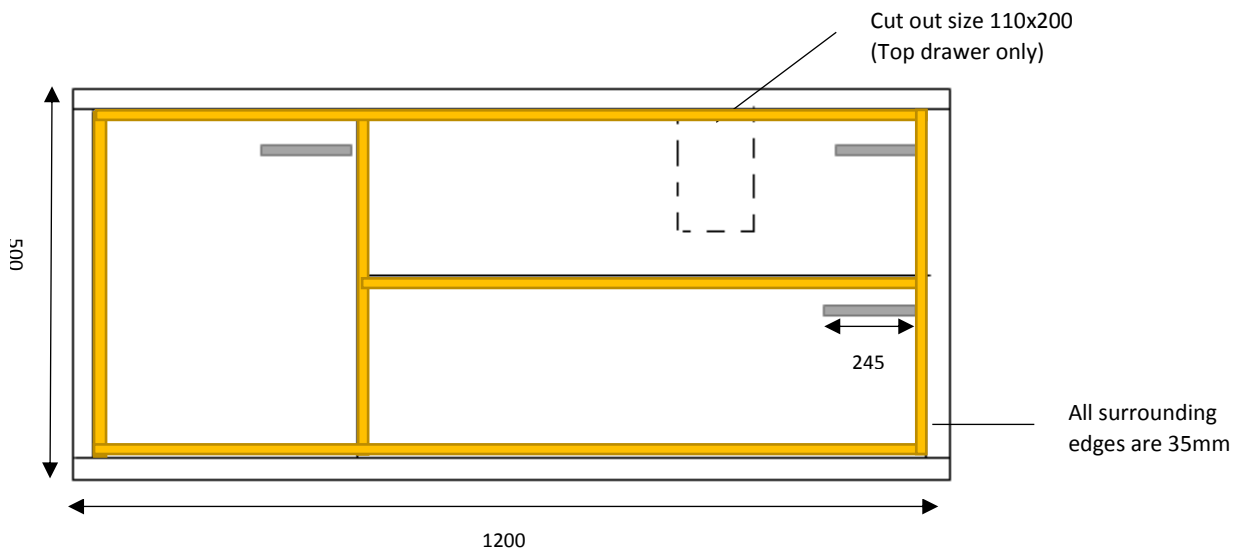

Metro 1200

1200 x 500 x 500

- Depth of door is 18mm
- Depth of drawer is 335mm
- Yellow lines indicate 5mm between surrounding edge and door/drawer
- 5mm gap between two drawers
- 395 inside of door from left wall to divider wall

- Wall hung only
- Walnut textured cabinet
- Ceramic basin (1th)
- 1 soft close door
- 2 soft close drawers

- Kohler Forefront Rectangular Basin – 2660X-1-0
- VMETRO1200WHNUT
- 1200 x 500 x 500
- 110mm void from back of vanity to back of drawers
- No shelf