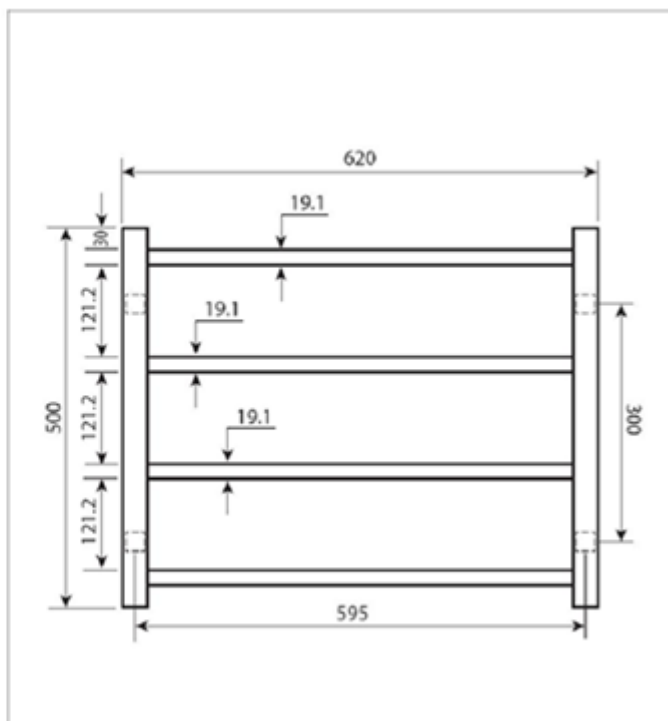

Black Satin 4 bar ROUND

Product code: HTR-TR0402MBL

620(w) x 500(h) x 120(d) mm

Features:

4 bars • Black satin finish • High grade stainless steel • Left & right hand cable options • Fixing kit includes diamond drill bit

Legs are at 100mm vertical centres from top & bottom

Guaranteed against manufacturing defects

Ingress protection rating

Stainless Steel

Black satin powder coated stainless steel

Concealed cable kit included

Fixing accessories included

Timer available

UNIVERSAL CONNECTION

Note: Manufacturing tolerances could cause variances of ± 5 mm.

Additional Information

- 40 watts
- 230-240Volts, 50Hz single phase
- Class 1 appliance – requires an earth connection
- This rail should be mounted vertically with the cord exiting from the base.
- It should be positioned at least 600mm above the floor.
- Ingress Protection Rating: IP34 – Splash proof