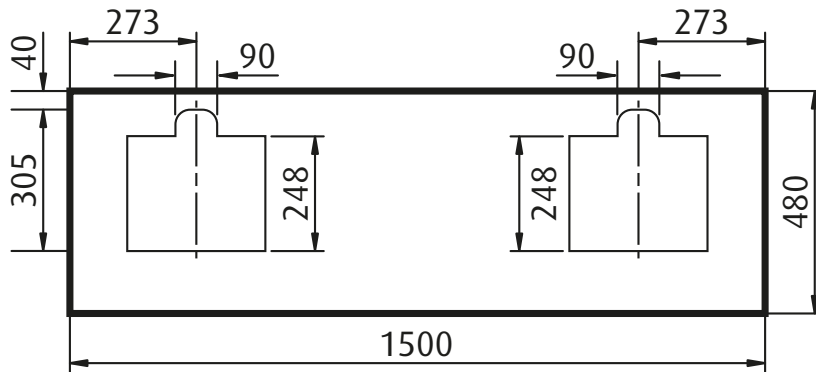

BLOC 1500 TWIN WALL HUNG VANITY

FORME
BATHROOM COLLECTION

1500 w x 500 h x 480 d

VBLOC1500WMASH (Light Ash) / **VBLOC1500WMWALNUT** (Walnut) /
VBLOC1500WMCHOC (Dark Chocolate)

- All models have a choice of 3 textured cabinet finishes: Light Ash, Walnut and Dark Chocolate
 - 2x softclose doors and 2x softclose drawers
 - 80mm void behind drawers
 - 36mm side panels and benchtop detail
 - Includes two Forme Comet ceramic basins – 1th per basin
 - All available with optional matching shavers
- Note: Tapware, plug and waste sold separately