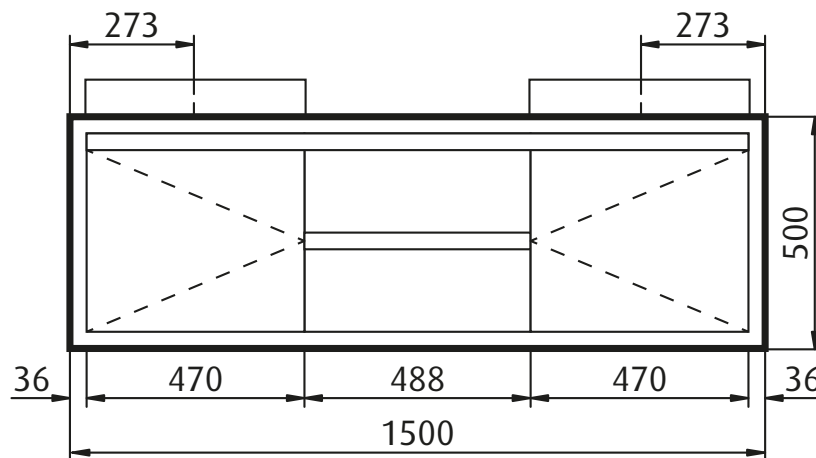

BLOC 1500 TWIN WALL HUNG VANITY

FORME
BATHROOM COLLECTION

1500 w x 500 h x 480 d

VBLOC1500WMASH (Light Ash) / **VBLOC1500WMWALNUT** (Walnut) /
VBLOC1500WMCHOC (Dark Chocolate)

- All models have a choice of 3 textured cabinet finishes: Light Ash, Walnut and Dark Chocolate
 - 2x softclose doors and 2x softclose drawers
 - 80mm void behind drawers
 - 36mm side panels and benchtop detail
 - Includes two Forme Comet ceramic basins – 1th per basin
 - All available with optional matching shavers
- Note: Tapware, plug and waste sold separately