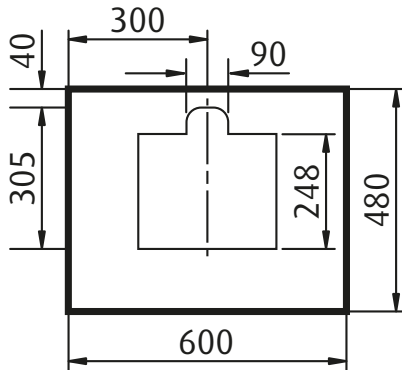

# BLOC 600 WALL HUNG VANITY

600 w x 500 h x 480 d

**VBLOC600WMASH** (Light Ash) / **VBLOC600WMWALNUT** (Walnut) /  
**VBLOC600WMCHOC** (Dark Chocolate)

**FORME**  
BATHROOM COLLECTION

- All models have a choice of 3 textured cabinet finishes: Light Ash, Walnut and Dark Chocolate
  - 2x softclose doors
  - 36mm side panels and benchtop detail
  - Includes one Forme Comet ceramic basin – 1th
  - All available with optional matching shavers
- Note: Tapware, plug and waste sold separately