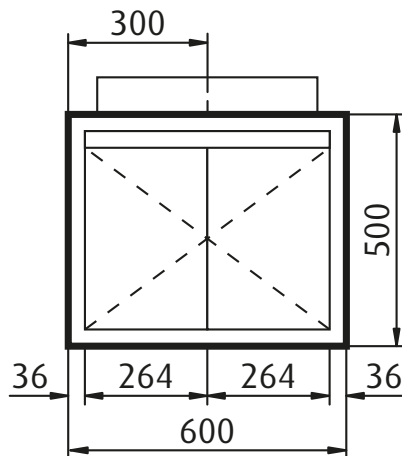

# BLOC 600 WALL HUNG VANITY

600 w x 500 h x 480 d

**VBLOC600WMASH** (Light Ash) / **VBLOC600WMWALNUT** (Walnut) /  
**VBLOC600WMCHOC** (Dark Chocolate)

**FORME**  
BATHROOM COLLECTION

- All models have a choice of 3 textured cabinet finishes: Light Ash, Walnut and Dark Chocolate
  - 2x softclose doors
  - 36mm side panels and benchtop detail
  - Includes one Forme Comet ceramic basin – 1th
  - All available with optional matching shavers
- Note: Tapware, plug and waste sold separately