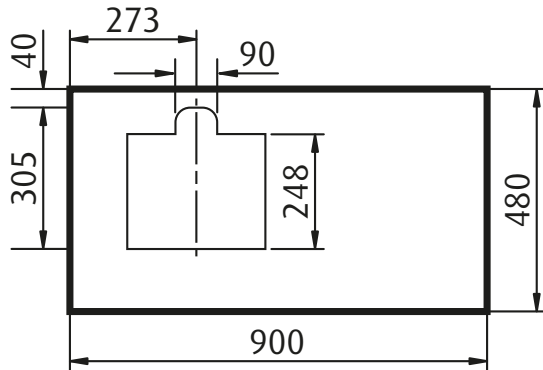

BLOC 900 WALL HUNG VANITY

900 w x 500 h x 480 d

VBLOC900WMASH (Light Ash) / **VBLOC900WMWALNUT** (Walnut) /
VBLOC900WMCHOC (Dark Chocolate)

FORME
BATHROOM COLLECTION

- All models have a choice of 3 textured cabinet finishes: Light Ash, Walnut and Dark Chocolate
 - 1x softclose door and 2x softclose drawers
 - 80mm void behind drawers
 - 36mm side panels and benchtop detail
 - Includes one Forme Comet ceramic basin – 1th
 - All available with optional matching shavers
- Note: Tapware, plug and waste sold separately