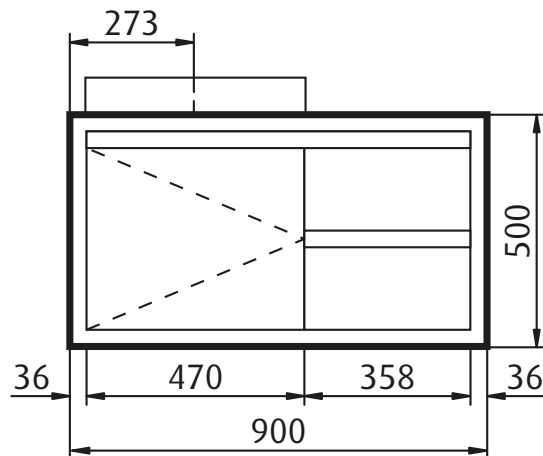

BLOC 900 WALL HUNG VANITY

900 w x 500 h x 480 d

VBLOC900WMASH (Light Ash) / **VBLOC900WMWALNUT** (Walnut) /
VBLOC900WMCHOC (Dark Chocolate)

FORME
BATHROOM COLLECTION

- All models have a choice of 3 textured cabinet finishes: Light Ash, Walnut and Dark Chocolate
 - 1x softclose door and 2x softclose drawers
 - 80mm void behind drawers
 - 36mm side panels and benchtop detail
 - Includes one Forme Comet ceramic basin – 1th
 - All available with optional matching shavers
- Note: Tapware, plug and waste sold separately