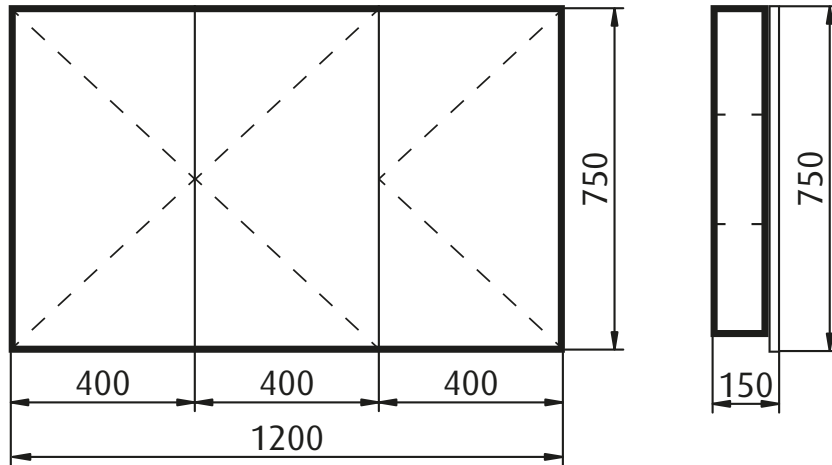

LOGAN 1200 SHAVER

1200 w x 750 h x 150 d

SHLO1200-1040 (Light Ash) / **SHLO1200-245** (Walnut) /
SHLO1200-1041 (Dark Chocolate)

FORME
BATHROOM COLLECTION

- All models have a choice of 3 textured cabinet finishes (interior and exterior): Light Ash, Walnut and Dark Chocolate
- 3x mirrored doors – doors are 20mm longer than cabinet at the bottom for easy opening
- 2x adjustable glass shelves
- Designed to compliment the Bloc 1200 Wall Hung Vanity
- Wall hung only