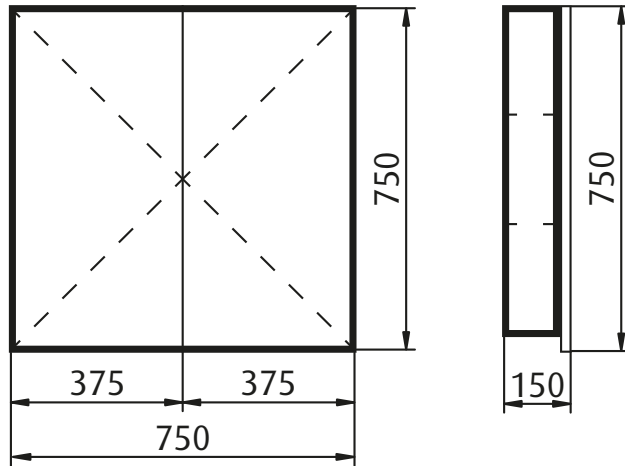

LOGAN 750 SHAVER

750 w x 750 h x 150 d

SHL0750-1040 (Light Ash) / **SHL0750-245** (Walnut) /
SHL0750-1041 (Dark Chocolate)

FORME
BATHROOM COLLECTION

- All models have a choice of 3 textured cabinet finishes (interior and exterior): Light Ash, Walnut and Dark Chocolate
- 2x mirrored doors – doors are 20mm longer than cabinet at the bottom for easy opening
- 2x adjustable glass shelves
- Designed to compliment the Bloc 750 wall hung Vanity
- Wall hung only