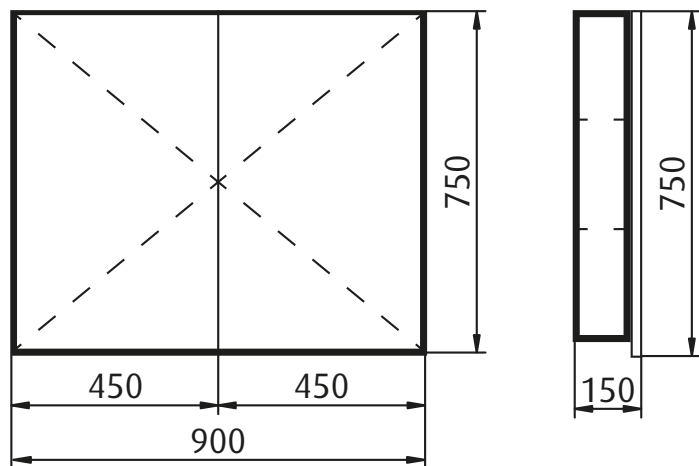

LOGAN 900 SHAVER

900 w x 750 h x 150 d

SHL0900-1040 (Light Ash) / **SHL0900-245** (Walnut) /
SHL0900-1041 (Dark Chocolate)

FORMe
BATHROOM COLLECTION

- All models have a choice of 3 textured cabinet finishes (interior and exterior): Light Ash, Walnut and Dark Chocolate
- 2x mirrored doors – doors are 20mm longer than cabinet at the bottom for easy opening
- 2x adjustable glass shelves
- Designed to compliment the Bloc 900 Wall Hung Vanity
- Wall hung only