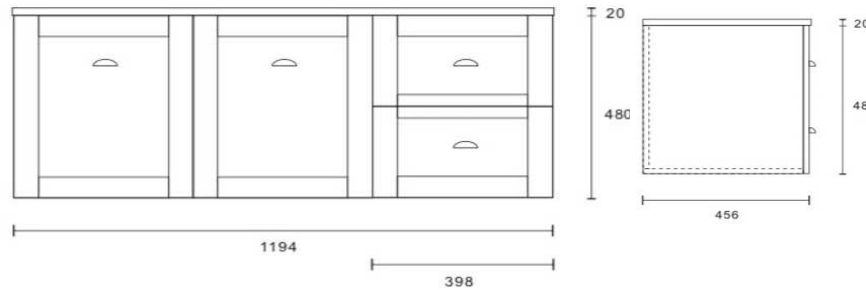

Hamilton 1200 Wall Hung Vanity

Available Sizes:

600, 750, 900, 1200, 1500
Wall Hung and Free Standing

Features:

V Shaker Design On Doors and Drawer Fronts
Two Doors ONLY
Soft Close Doors & Drawers (Right hand option only)
Satin White or Satin Black (Satin Black only available in Wall Hung)

Half Shell Handle Colours:

Standard: Brushed Nickel
Upgrade: Black Matt or Copper

Basins: Pluto, Luna, Organic, Atom & Comet

Hamilton 1200 Free Standing Vanity

Benchtop:

Tap Hole Options: No Tap Hole or Tap Hole At 10:00