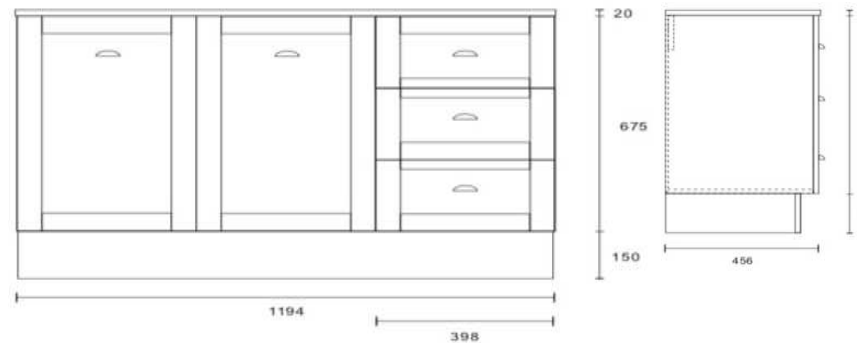

Hamilton 1200 Wall Hung Vanity

Available Sizes:

600, 750, 900, 1200, 1500
Wall Hung and Free Standing

Features:

V Shaker Design On Doors and Drawer Fronts
Two Doors ONLY
Soft Close Doors & Drawers (Right hand option only)
Satin White or Satin Black (Satin Black only available in Wall Hung)

Half Shell Handle Colours:

Standard: Brushed Nickel
Upgrade: Black Matt or Copper

Basins: Pluto, Luna, Organic, Atom & Comet

Hamilton 1200 Free Standing Vanity

Benchtop:

Tap Hole Options: No Tap Hole or Tap Hole At 10:00