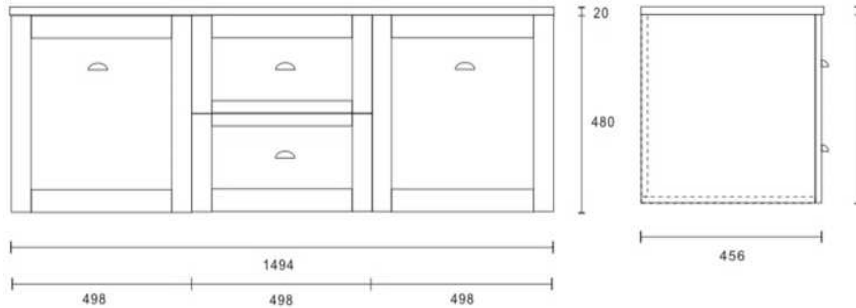

**Hamilton 1500 Wall Hung Vanity**

**Available Sizes:**

600, 750, 900, 1200, 1500  
Wall Hung and Free Standing

**Features:**

V Shaker Design On Doors and Drawer Fronts  
Two Doors ONLY  
Soft Close Doors & Drawers (Right hand option only)  
Satin White or Satin Black (Satin Black only available in Wall Hung)