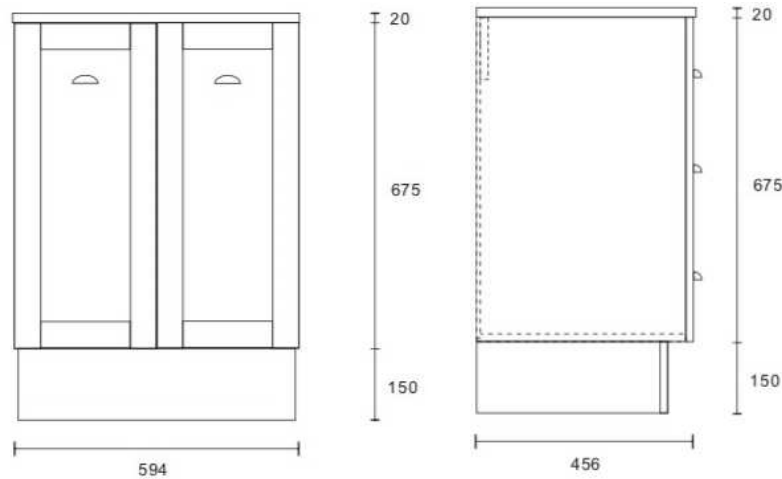

**Hamilton 600 Wall Hung Vanity**

**Hamilton 600 Free Standing Vanity**

**Available Sizes:**

600, 750, 900, 1200, 1500  
Wall Hung and Free Standing

**Features:**

V Shaker Design On Doors and Drawer Fronts  
Two Doors ONLY  
Soft Close Doors & Drawers (Right hand option only)  
Satin White or Satin Black (Satin Black only available in Wall Hung)

**Half Shell Handle Colours:**

Standard: Brushed Nickel  
Upgrade: Black Matt or Copper

**Basins:** Pluto, Luna, Organic, Atom & Comet

**Benchtop:**

**Tap Hole Options:** No Tap Hole or Tap Hole At 10:00