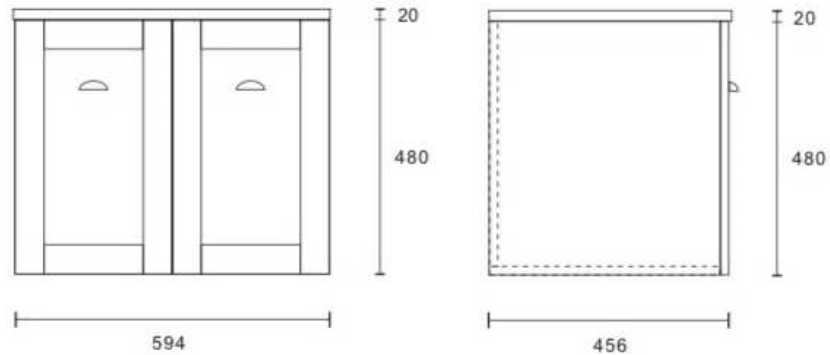

**Hamilton 600 Wall Hung Vanity**

**Hamilton 600 Free Standing Vanity**

**Available Sizes:**

600, 750, 900, 1200, 1500  
Wall Hung and Free Standing

**Features:**

V Shaker Design On Doors and Drawer Fronts  
Two Doors ONLY  
Soft Close Doors & Drawers (Right hand option only)  
Satin White or Satin Black (Satin Black only available in Wall Hung)