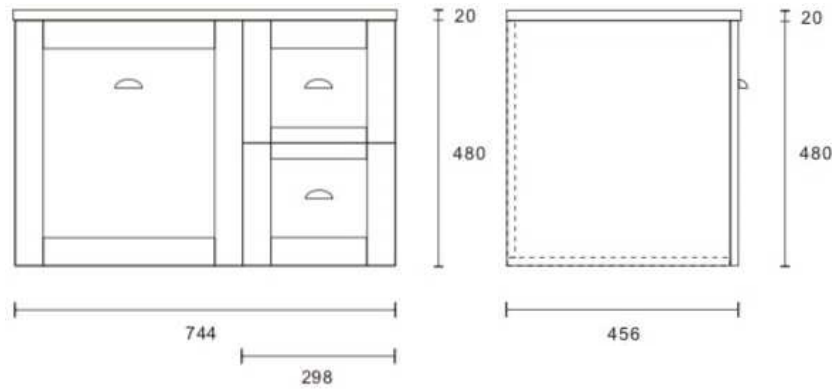

**Hamilton 750 Wall Hung Vanity**

**Hamilton 750 Free Standing Vanity**

**Available Sizes:**

600, 750, 900, 1200, 1500  
Wall Hung and Free Standing

**Features:**

V Shaker Design On Doors and Drawer Fronts  
Two Doors ONLY  
Soft Close Doors & Drawers (Right hand option only)  
Satin White or Satin Black (Satin Black only available in Wall Hung)