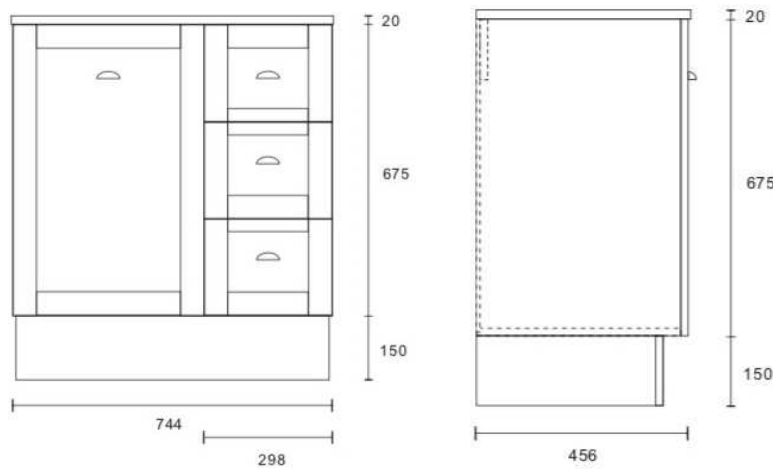

**Hamilton 750 Wall Hung Vanity**

**Hamilton 750 Free Standing Vanity**

**Available Sizes:**

600, 750, 900, 1200, 1500  
Wall Hung and Free Standing

**Features:**

V Shaker Design On Doors and Drawer Fronts  
Two Doors ONLY  
Soft Close Doors & Drawers (Right hand option only)  
Satin White or Satin Black (Satin Black only available in Wall Hung)

**Half Shell Handle Colours:**

Standard: Brushed Nickel  
Upgrade: Black Matt or Copper

**Basins:** Pluto, Luna, Organic, Atom & Comet

**Benchtop:**

**Tap Hole Options:** No Tap Hole or Tap Hole At 10:00