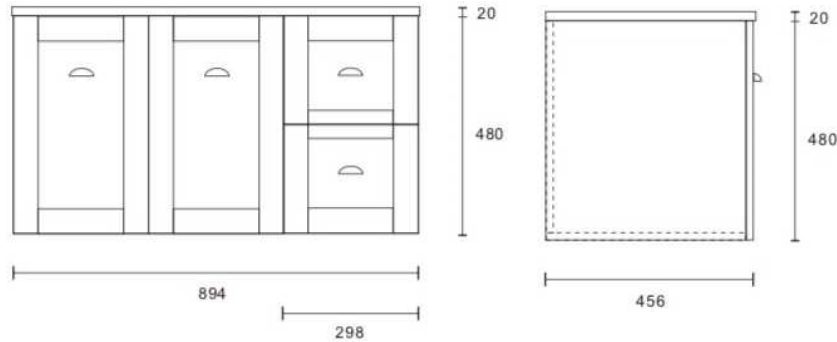

Hamilton 900 Wall Hung Vanity

Hamilton 900 Free Standing Vanity

Available Sizes:

600, 750, 900, 1200, 1500
Wall Hung and Free Standing

Features:

V Shaker Design On Doors and Drawer Fronts
Two Doors ONLY
Soft Close Doors & Drawers (Right hand option only)
Satin White or Satin Black (Satin Black only available in Wall Hung)

Half Shell Handle Colours:

Standard: Brushed Nickel
Upgrade: Black Matt or Copper

Basins: Pluto, Luna, Organic, Atom & Comet

Benchtop:

Tap Hole Options: No Tap Hole or Tap Hole At 10:00