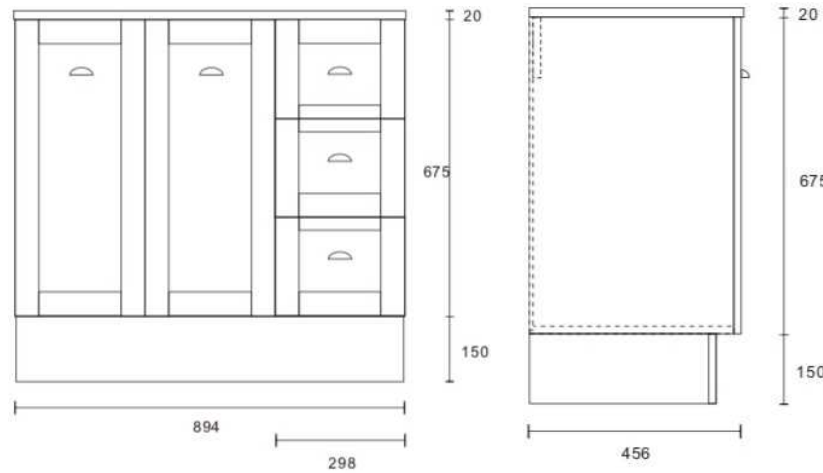

Hamilton 900 Wall Hung Vanity

Hamilton 900 Free Standing Vanity

Available Sizes:

600, 750, 900, 1200, 1500
Wall Hung and Free Standing

Features:

V Shaker Design On Doors and Drawer Fronts
Two Doors ONLY
Soft Close Doors & Drawers (Right hand option only)
Satin White or Satin Black (Satin Black only available in Wall Hung)

Half Shell Handle Colours:

Standard: Brushed Nickel
Upgrade: Black Matt or Copper

Basins: Pluto, Luna, Organic, Atom & Comet

Benchtop:

Tap Hole Options: No Tap Hole or Tap Hole At 10:00