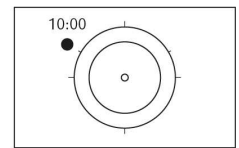

Please note all swatches are representative of colour/finish only, see in store for accurate representation. All measurements are in millimetres (mm). Images, specifications and dimensions correct at time of publishing. It is advised that these details be confirmed prior to construction as no liability will be taken by Forme for any changes in specifications. Tapware not included.

## 4 Choose engineered stone top colour and basin style

			
<input type="radio"/> Blanc Stone	<input type="radio"/> Cement Stone	<input type="radio"/> Taupe Stone	<input type="radio"/> Concrete Stone

				
<input type="radio"/> Pluto*	<input type="radio"/> Luna*	<input type="radio"/> Organic Oval*	<input type="radio"/> Atom*	<input type="radio"/> Comet**
Select taphole position <input type="radio"/> 10:00 <input type="radio"/> NTH***	Select taphole position <input type="radio"/> 10:00 <input type="radio"/> NTH***	Select taphole position <input type="radio"/> 10:00 <input type="radio"/> NTH***	Select taphole position <input type="radio"/> 10:00 <input type="radio"/> NTH***	

\*Waste diameter cut-out ø80mm   \*\*Oval waste cut-in in stone   \*\*\*No Tap Hole

Taphole position guide

Customer signature \_\_\_\_\_

Date \_\_\_\_\_