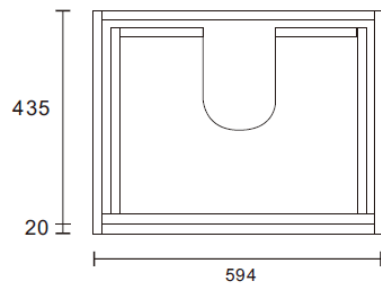

Madrid 600 Wall Hung Vanity

Available Sizes:

600, 750, 900, 1200

Wall Hung

Features:

P-Trap Waste Cut Outs to Centre of Drawers

Single Finger-pull Drawer

Textured Cabinet Finishes or Gloss White

Basins: Pluto, Luna, Organic, Atom & Comet or Undercounter*

Pluto

Luna

Organic Oval

Atom

Comet

*Applicable for 750, 900, and 1200mm vanities only
Ceramic under counter basin with engineered stone top

Porcelain basin top (One tap hole only)