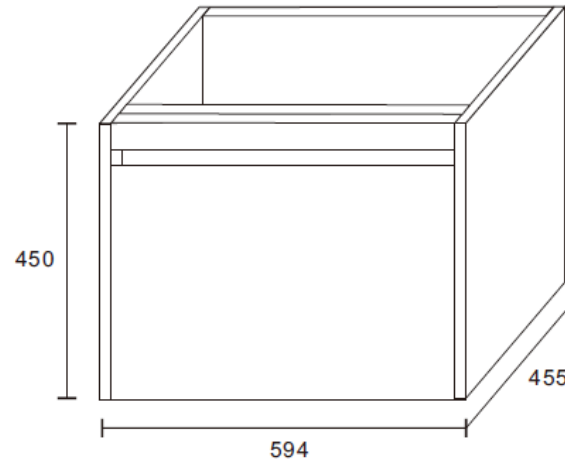

Madrid 600 Wall Hung Vanity

Available Sizes:

600, 750, 900, 1200

Wall Hung

Features:

P-Trap Waste Cut Outs to Centre of Drawers

Single Finger-pull Drawer

Textured Cabinet Finishes or Gloss White

Basins: Pluto, Luna, Organic, Atom & Comet or Undercounter*

Pluto

Luna

Organic Oval

Atom

Comet

*Applicable for 750, 900, and 1200mm vanities only
Ceramic under counter basin with engineered stone top

Porcelain basin top (One tap hole only)