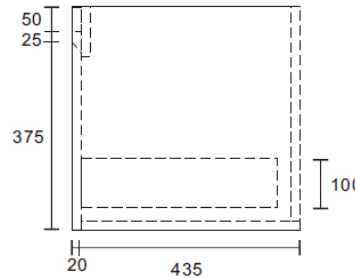

Madrid 600 Wall Hung Vanity

Available Sizes:

600, 750, 900, 1200

Wall Hung

Features:

P-Trap Waste Cut Outs to Centre of Drawers

Single Finger-pull Drawer

Textured Cabinet Finishes or Gloss White

Basins: Pluto, Luna, Organic, Atom & Comet or Undercounter*

Pluto

Luna

Organic Oval

Atom

Comet

*Applicable for 750, 900, and 1200mm vanities only
Ceramic under counter basin with engineered stone top

Porcelain basin top (One tap hole only)