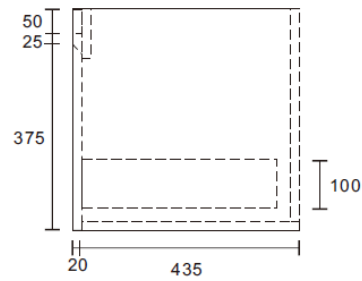

Madrid 750 Wall Hung Vanity

Available Sizes:

600, 750, 900, 1200

Wall Hung

Features:

P-Trap Waste Cut Outs to Centre of Drawers

Single Finger-pull Drawer

Textured Cabinet Finishes or Gloss White

Basins: Pluto, Luna, Organic, Atom & Comet or Undercounter*

Pluto

Luna

Organic Oval

Atom

Comet

*Applicable for 750, 900, and 1200mm vanities only
Ceramic under counter basin with engineered stone top

Porcelain basin top (One tap hole only)