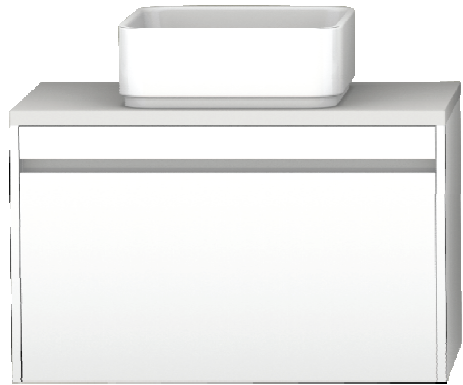

Madrid 750 Wall Hung Vanity

Available Sizes:

600, 750, 900, 1200

Wall Hung

Features:

P-Trap Waste Cut Outs to Centre of Drawers

Single Finger-pull Drawer

Textured Cabinet Finishes or Gloss White

Basins: Pluto, Luna, Organic, Atom & Comet or Undercounter*

Pluto

Luna

Organic Oval

Atom

Comet

*Applicable for 750, 900, and 1200mm vanities only
Ceramic under counter basin with engineered stone top

Porcelain basin top (One tap hole only)

Polymarble basin top (One tap hole only)

Benchtop Options:

Taupe Stone

Concrete Stone

Cement Stone

Blanc Stone

Tap Hole Options: No Tap Hole, Tap Hole At 10 O'clock or Tap Hole at 2 O'clock

Vanity: White Gloss, Light Ash, Walnut & Dark Chocolate