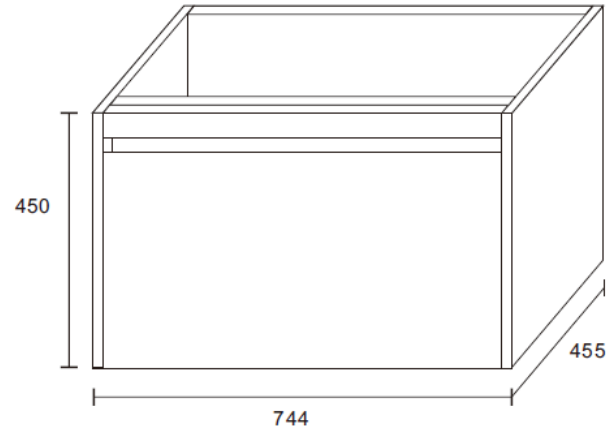

Madrid 750 Wall Hung Vanity

Available Sizes:

600, 750, 900, 1200

Wall Hung

Features:

P-Trap Waste Cut Outs to Centre of Drawers

Single Finger-pull Drawer

Textured Cabinet Finishes or Gloss White

Basins: Pluto, Luna, Organic, Atom & Comet or Undercounter*

Pluto

Luna

Organic Oval

Atom

Comet

*Applicable for 750, 900, and 1200mm vanities only
Ceramic under counter basin with engineered stone top

Porcelain basin top (One tap hole only)