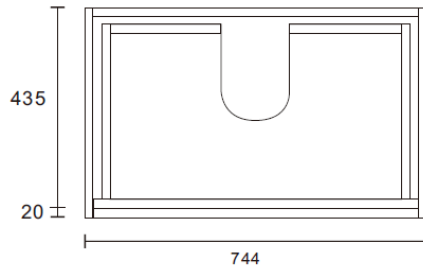

Madrid 750 Wall Hung Vanity

Available Sizes:

600, 750, 900, 1200

Wall Hung

Features:

P-Trap Waste Cut Outs to Centre of Drawers

Single Finger-pull Drawer

Textured Cabinet Finishes or Gloss White

Basins: Pluto, Luna, Organic, Atom & Comet or Undercounter*

Pluto

Luna

Organic Oval

Atom

Comet

*Applicable for 750, 900, and 1200mm vanities only
Ceramic under counter basin with engineered stone top

Porcelain basin top (One tap hole only)