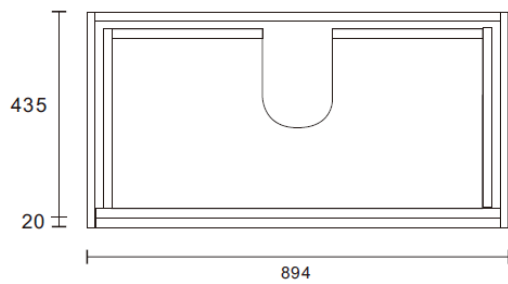

Madrid 900 Wall Hung Vanity

Available Sizes:

600, 750, 900, 1200

Wall Hung

Features:

P-Trap Waste Cut Outs to Centre of Drawers

Single Finger-pull Drawer

Textured Cabinet Finishes or Gloss White

Basins: Pluto, Luna, Organic, Atom & Comet or Undercounter*

Pluto

Luna

Organic Oval

Atom

Comet

*Applicable for 750, 900, and 1200mm vanities only

Ceramic under counter basin with engineered stone top