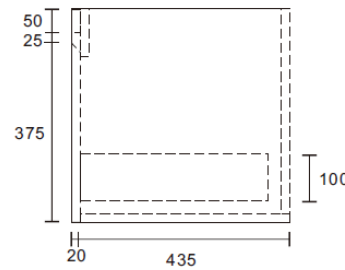

Madrid 900 Wall Hung Vanity

Available Sizes:

600, 750, 900, 1200

Wall Hung

Features:

P-Trap Waste Cut Outs to Centre of Drawers

Single Finger-pull Drawer

Textured Cabinet Finishes or Gloss White

Basins: Pluto, Luna, Organic, Atom & Comet or Undercounter*

Pluto

Luna

Organic Oval

Atom

Comet

*Applicable for 750, 900, and 1200mm vanities only

Ceramic under counter basin with engineered stone top