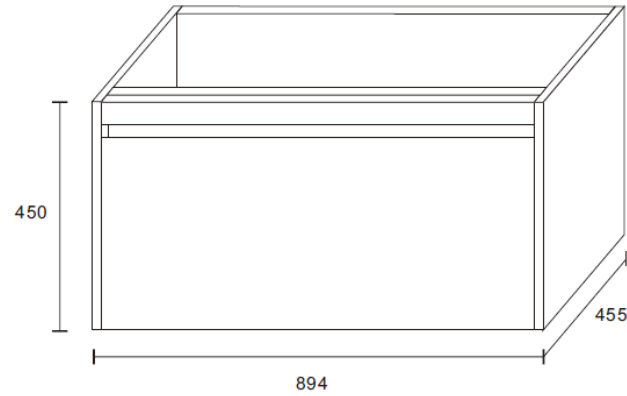

Madrid 900 Wall Hung Vanity

Available Sizes:

600, 750, 900, 1200

Wall Hung

Features:

P-Trap Waste Cut Outs to Centre of Drawers

Single Finger-pull Drawer

Textured Cabinet Finishes or Gloss White

Basins: Pluto, Luna, Organic, Atom & Comet or Undercounter*

Pluto

Luna

Organic Oval

Atom

Comet

*Applicable for 750, 900, and 1200mm vanities only

Ceramic under counter basin with engineered stone top