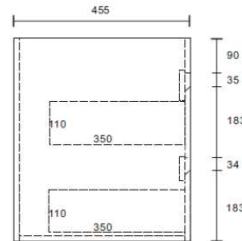

## NAPLES 1200 STD WH PVC SINGLE BOWL – 465mm Depth

Top View

### Features & Benefits

- Manufactured from PVC Water proof board
- 2 x Doors / 4 x Drawers
- Finger Pull Handle
- Wall Hung Design
- Top: Polymarble top or Porcelain top
- NB: 32mm plug & waste with overflow NOT included
- Code: **VPVC1200WH**