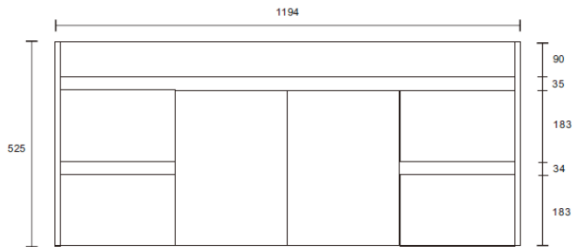

## NAPLES 1200 STD WH PVC SINGLE BOWL – 465mm Depth

Top View

### Features & Benefits

- Manufactured from PVC Water proof board
- 2 x Doors / 4 x Drawers
- Finger Pull Handle
- Wall Hung Design
- Top: Polymarble top or Porcelain top
- NB: 32mm plug & waste with overflow NOT included
- Code: **VPVC1200WH**