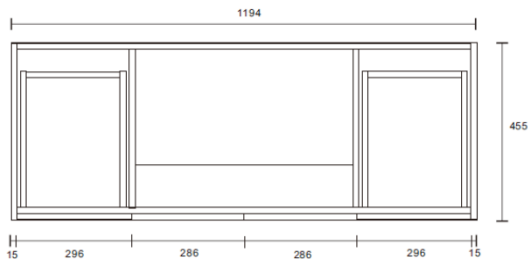

## NAPLES 1200 STD WH PVC SINGLE BOWL – 465mm Depth

Top View

### Features & Benefits

- Manufactured from PVC Water proof board
- 2 x Doors / 4 x Drawers
- Finger Pull Handle
- Wall Hung Design
- Top: Polymarble top or Porcelain top
- NB: 32mm plug & waste with overflow NOT included
- Code: **VPVC1200WH**