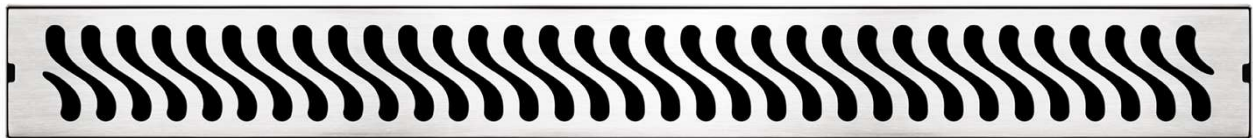

Stainless Steel Channel Wastes - WAVE

85mm Outlet

Product Code: FD1200100WAVE
Dimensions: 1200(w) x 100(h) x 21(d) mm

Features:

- 85mm Centre Waste Outlet Only
- 316 Marine Grade Stainless Steel
- 7 Other Designs Are Available
- Available in 800, 900, 1000 or 1200mm Long
- Australian water mark approved certificate 23027

Note: Manufacturing tolerances could cause variances of ± 5 mm.