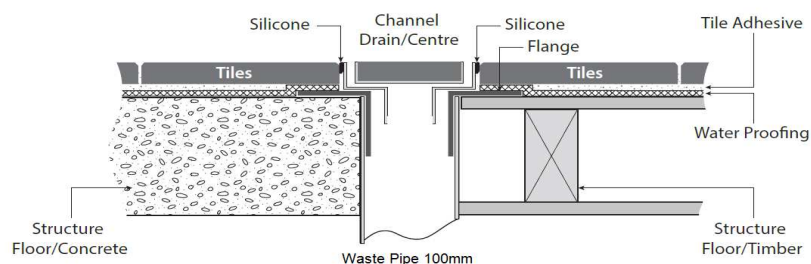

Stainless Steel Channel Wastes - WAVE

85mm Outlet

Product Code: FD1200100WAVE
Dimensions: 1200(w) x 100(h) x 21(d) mm

Features:

- 85mm Centre Waste Outlet Only
- 316 Marine Grade Stainless Steel
- 7 Other Designs Are Available
- Available in 800, 900, 1000 or 1200mm Long
- Australian water mark approved certificate 23027

Note: Manufacturing tolerances could cause variances of ± 5 mm.