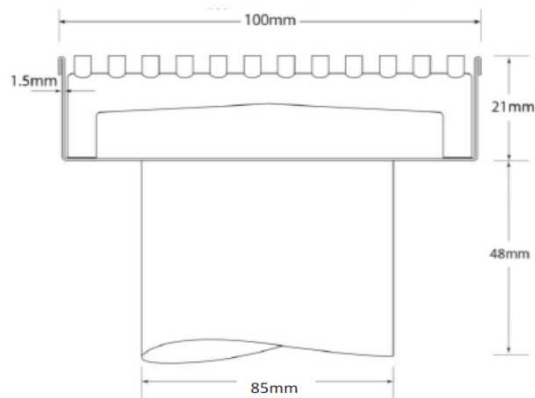

Stainless Steel Channel Wastes - WAVE

85mm Outlet

Product Code: FD1200100WAVE
Dimensions: 1200(w) x 100(h) x 21(d) mm

Features:

- 85mm Centre Waste Outlet Only
- 316 Marine Grade Stainless Steel
- 7 Other Designs Are Available
- Available in 800, 900, 1000 or 1200mm Long
- Australian water mark approved certificate 23027

Note: Manufacturing tolerances could cause variances of ± 5 mm.