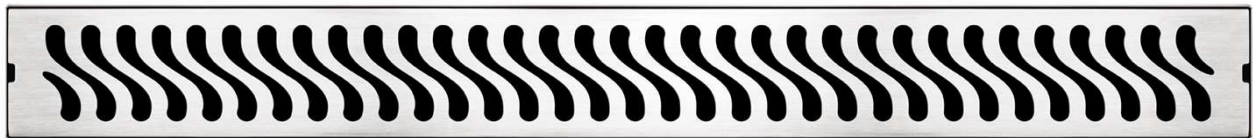

# Stainless Steel Channel Wastes - WAVE

## 85mm Outlet

Product Code: FD900100WAVE  
Dimensions: 900(w) x 100(h) x 21(d) mm

### Features:

- 85mm Centre Waste Outlet Only
- 316 Marine Grade Stainless Steel
- 7 Other Designs Are Available
- Available in 800, 900, 1000 or 1200mm Long
- Australian water mark approved certificate 23027

Note: Manufacturing tolerances could cause variances of  $\pm 5$ mm.

Guaranteed against manufacturing defects

Superior fall / Centre outlet

Stainless Steel

WaterMark Cert 23027