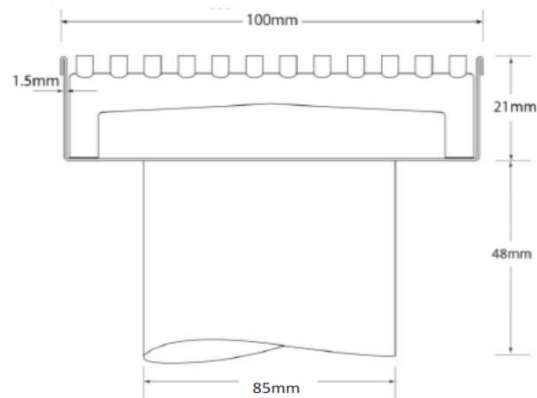

## 85mm Outlet

Product Code: FD900100WAVE  
Dimensions: 900(w) x 100(h) x 21(d) mm

### Features:

- 85mm Centre Waste Outlet Only
- 316 Marine Grade Stainless Steel
- 7 Other Designs Are Available
- Available in 800, 900, 1000 or 1200mm Long
- Australian water mark approved certificate 23027

Note: Manufacturing tolerances could cause variances of  $\pm 5$ mm.

Guaranteed against manufacturing defects

Superior fall / Centre outlet

Stainless Steel

WaterMark Cert 23027