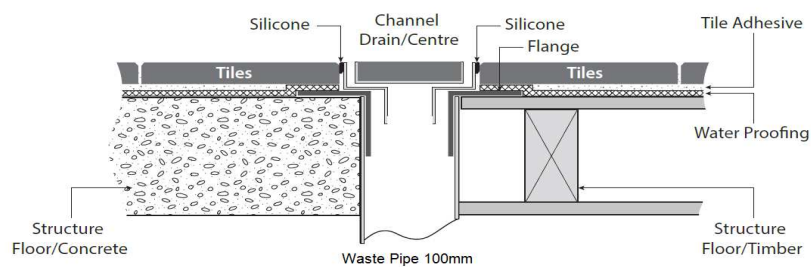

## 85mm Outlet

Product Code: FD900100WAVE  
Dimensions: 900(w) x 100(h) x 21(d) mm

### Features:

- 85mm Centre Waste Outlet Only
- 316 Marine Grade Stainless Steel
- 7 Other Designs Are Available
- Available in 800, 900, 1000 or 1200mm Long
- Australian water mark approved certificate 23027

Note: Manufacturing tolerances could cause variances of  $\pm 5$ mm.

Guaranteed against manufacturing defects

Superior fall / Centre outlet

Stainless Steel

WaterMark Cert 23027