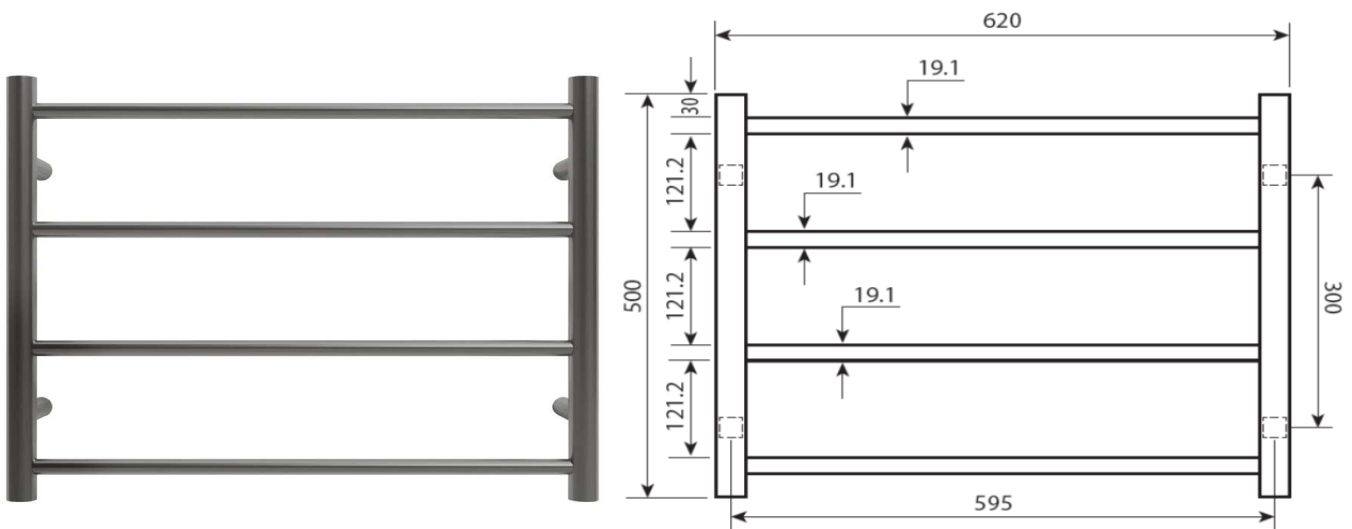

# Commercial Series Heated 4 Bar Towel Rail ROUND Brushed Gun Metal Grey PVD

Product Code: HTR-TR0402MGR  
Dimensions: 620(w) x 500(h) x 120(d) mm

## Features:

- 4 Bars
- Available in 3 PVD Finishes
- 304 Grade PVD Stainless Steel

Note: Manufacturing tolerances could cause variances of  $\pm 5$ mm.

## Additional Information:

- 230-240Volts, 50Hz 50 Watts
- Ingress protection Rating - IP34 (Splashproof)
- Bottom Right and Left Hand Wire Entry (Multi Connect)
- Class 1 appliance - requires an earth connection
- This towel rail should be mounted vertically at least 600mm above the floor with the cord exiting from the base