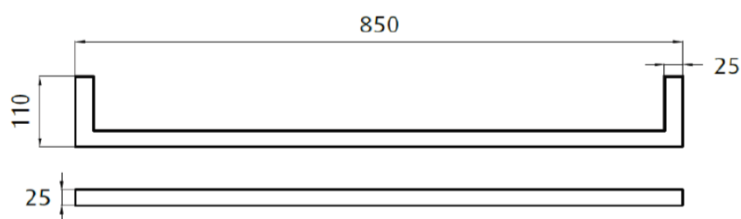

Heated Single Towel Rail 850mm ROUND Black Satin - Powder Coated

Product Code: HLF8511R-BL

Dimensions: 850(w) x 25(h) x 110(d) mm

Features:

- Easy To Install
- Available in other finishes
- 304 Grade Powder Coated Stainless Steel
- Low Voltage power design allows for installation almost anywhere in your bathroom.

Note: Manufacturing tolerances could cause variances of ± 5 mm.

Additional Information:

- 12 Volt Electricity, 50Hz, 14 Watts
 - Available in 850mm wide
 - Right Hand Hard Wire Only
- Heated Single Rails Sold Individually
- Spacing Between Rails are 75mm or 150mm
- Minimum 2 – Maximum 4 Rails Per In Wall Fixing Kit.
- In Wall Fixing Kit MUST Be Purchased Separately (Code: H-FB)
- This rail should be installed in a landscape direction one on top of the other