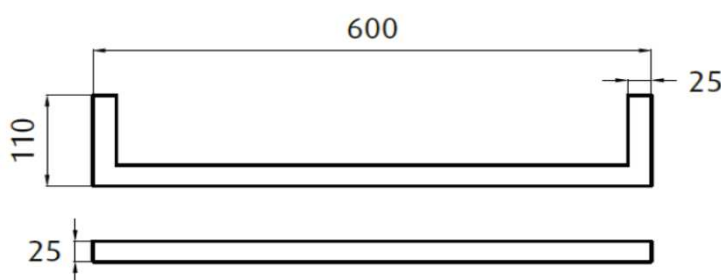

Heated Single Towel Rail 600mm ROUND Brushed Gold PVD

Product Code: HLF6011RBG

Dimensions: 600(w) x 25(h) x 110(d) mm

Features:

- Easy To Install
- Available in 3 PVD Finishes
- 304 Grade PVD Stainless Steel
- Low Voltage power design allows for installation almost anywhere in your bathroom.

Note: Manufacturing tolerances could cause variances of ± 5 mm.

Additional Information:

- 12 Volt Electricity, 50Hz, 14 Watts
 - Available in 850mm wide
 - Right Hand Hard Wire Only
- Heated Single Rails Sold Individually
- Spacing Between Rails are 75mm or 150mm
- Minimum 2 – Maximum 4 Rails Per In Wall Fixing Kit.
- In Wall Fixing Kit MUST Be Purchased Separately (Code: H-FB)
- This rail should be installed in a landscape direction one on top of the other