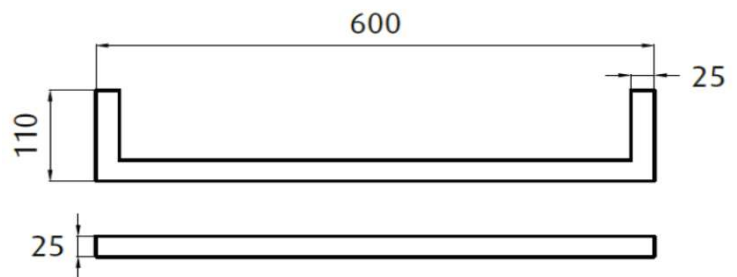

Heated Single Towel Rail 600mm ROUND Brushed Gun Metal Grey PVD

Product Code: HLF6011RGR

Dimensions: 600(w) x 25(h) x 110(d) mm

Features:

- Easy To Install
- Available in 3 PVD Finishes
- 304 Grade PVD Stainless Steel
- Low Voltage power design allows for installation almost anywhere in your bathroom.

Note: Manufacturing tolerances could cause variances of ± 5 mm.

Additional Information:

- 12 Volt Electricity, 50Hz, 14 Watts
 - Available in 850mm wide
 - Right Hand Hard Wire Only
- Heated Single Rails Sold Individually
- Spacing Between Rails are 75mm or 150mm
- Minimum 2 – Maximum 4 Rails Per In Wall Fixing Kit.
- In Wall Fixing Kit MUST Be Purchased Separately (Code: H-FB)
- This rail should be installed in a landscape direction one on top of the other