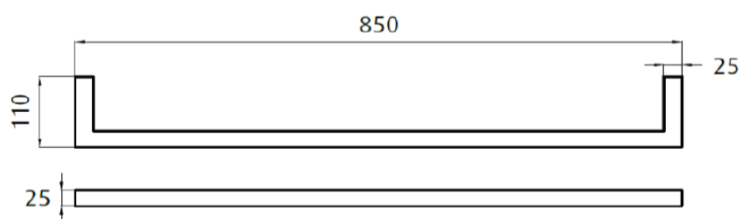

Heated Single Towel Rail 850mm SQUARE Brushed Gold PVD

Product Code: HLF8511SBG

Dimensions: 850(w) x 25(h) x 110(d) mm

Features:

- Easy To Install
- Available in 3 PVD Finishes
- 304 Grade PVD Stainless Steel
- Low Voltage power design allows for installation almost anywhere in your bathroom.

Note: Manufacturing tolerances could cause variances of ± 5 mm.

Additional Information:

- 12 Volt Electricity, 50Hz, 14 Watts
 - Available in 600mm wide
 - Right Hand Hard Wire Only
- Heated Single Rails Sold Individually
- Spacing Between Rails are 75mm or 150mm
- Minimum 2 – Maximum 4 Rails Per In Wall Fixing Kit.
- In Wall Fixing Kit MUST Be Purchased Separately (Code: H-FB)
- This rail should be installed in a landscape direction one on top of the other