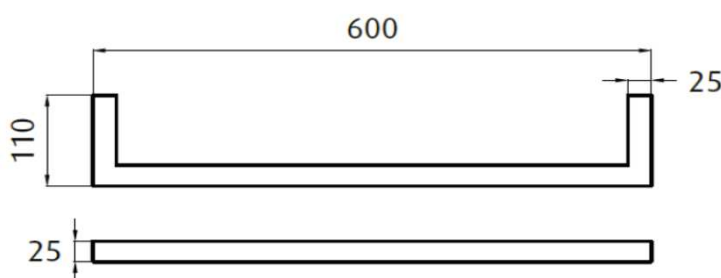

Heated Single Towel Rail 600mm SQUARE Brushed Gun Metal Grey PVD

Product Code: HLF6011SGR

Dimensions: 600(w) x 25(h) x 110(d) mm

Features:

- Easy To Install
- Available in 3 PVD Finishes
- 304 Grade PVD Stainless Steel
- Low Voltage power design allows for installation almost anywhere in your bathroom.

Note: Manufacturing tolerances could cause variances of ± 5 mm.

Additional Information:

- 12 Volt Electricity, 50Hz, 14 Watts
 - Available in 850mm wide
 - Right Hand Hard Wire Only
- Heated Single Rails Sold Individually
- Spacing Between Rails are 75mm or 150mm
- Minimum 2 – Maximum 4 Rails Per In Wall Fixing Kit.
- In Wall Fixing Kit MUST Be Purchased Separately (Code: H-FB)
- This rail should be installed in a landscape direction one on top of the other