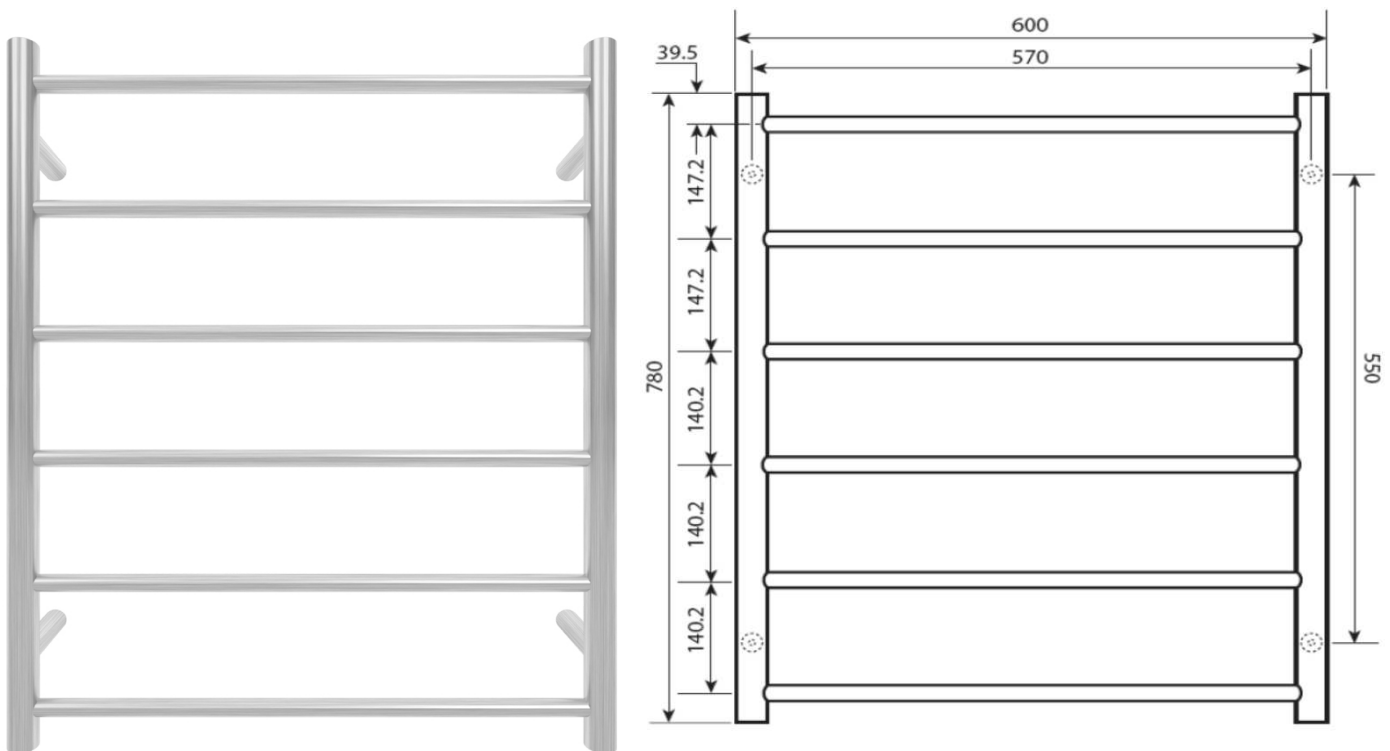

## Non Heated 6 Bar Towel Rail ROUND

### Brushed Stainless Steel PVD

Product Code: TR-TR0604BR

Dimensions: 600(w) x 780(h) x 120(d) mm

#### Features:

- 6 Bars
- Non Heated
- Easy To Install
- Available in 3 PVD Finishes
- 304 Grade PVD Stainless Steel

Note: Manufacturing tolerances could cause variances of  $\pm 5$ mm.

Guaranteed against manufacturing defects.