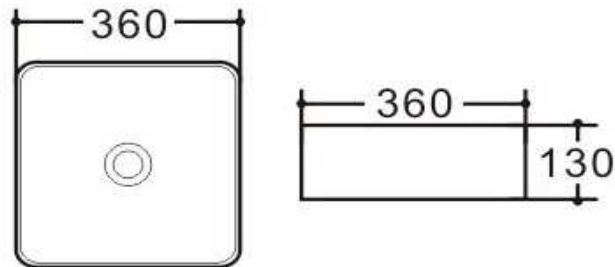

Note: Manufacturing tolerances could cause variances of ± 5 mm.

AUSTRALIA PHONE 1300 62 11 51 EMAIL info@formebathroomcollection.com.au www.formebathroomcollection.com.au