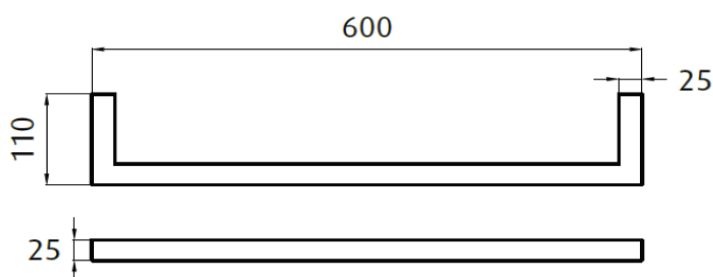

# Non Heated Single Towel Rail 600mm ROUND Brushed Stainless Steel PVD

Product Code: NH6011R-BR

Dimensions: 600(w) x 25(h) x 110(d) mm

## Features:

- Easy To Install
- Available in Gun Metal Gray finish also (NH6011R-GR)
- 304 Grade PVD Stainless Steel

Note: Manufacturing tolerances could cause variances of  $\pm 5$ mm.