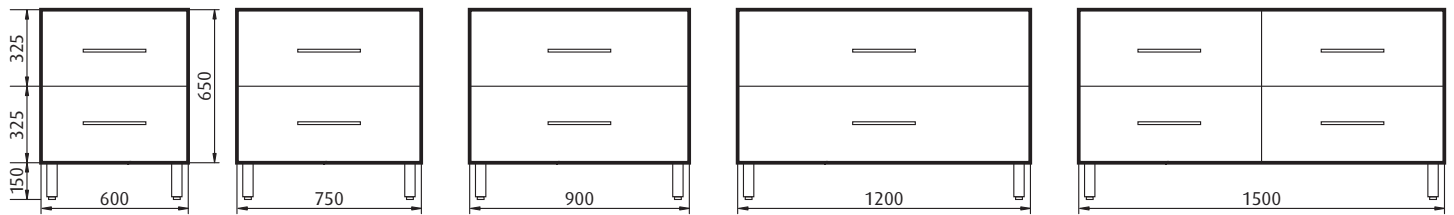

BLADE VANITY ORDER FORM

Customer name _____ Contact number _____

Salesperson _____ Store _____ QUOTE# OR PO# _____

1 Choose vanity size and format - depth 465mm

- Blade 600 FS
2 drawers
- Blade 750 FS
2 drawers
- Blade 900 FS
2 drawers
- Blade 1200 FS
2 drawers
- Blade 1500 FS
4 drawers

Please note - Freestanding cabinets have waste cut-outs to both drawers

- Blade 600 WH
2 drawers
- Blade 750 WH
2 drawers
- Blade 900 WH
2 drawers
- Blade 1200 WH
2 drawers
- Blade 1500 WH
4 drawers

Please note - Wallhung cabinets have waste cut-out to top drawer only

2 Choose vanity colour

- White Gloss PU
- Light Ash
- Walnut
- Dark Chocolate

Please note all swatches are representative of colour/finish only, see in store for accurate representation. All measurements are in millimetres (mm). Images, specifications and dimensions correct at time of publishing. It is advised that these details be confirmed prior to construction as no liability will be taken by Forme for any changes in specifications. Tapware not included.

3 Choose Basin/Countertop

- Porcelain basin top (One tap hole only)
*Applicable for 600, 750, 900 and 1200mm vanities only

- Polymerable basin top (One tap hole only)
*Applicable for 600, 750, 900, 1200 and 1500mm vanities