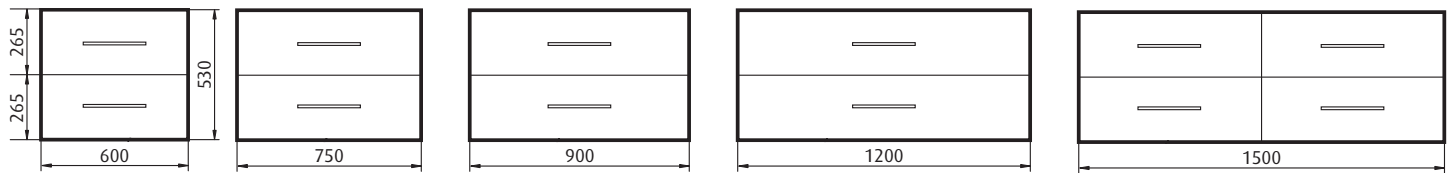

BLADE VANITY ORDER FORM

Customer name _____ Contact number _____

Salesperson _____ Store _____ QUOTE# OR PO# _____

1 Choose vanity size and format - depth 465mm

- Blade 600 FS
2 drawers
- Blade 750 FS
2 drawers
- Blade 900 FS
2 drawers
- Blade 1200 FS
2 drawers
- Blade 1500 FS
4 drawers

Please note - Freestanding cabinets have waste cut-outs to both drawers

- Blade 600 WH
2 drawers
- Blade 750 WH
2 drawers
- Blade 900 WH
2 drawers
- Blade 1200 WH
2 drawers
- Blade 1500 WH
4 drawers

Please note - Wallhung cabinets have waste cut-out to top drawer only

2 Choose vanity colour

- White Gloss PU
- Light Ash
- Walnut
- Dark Chocolate

Please note all swatches are representative of colour/finish only, see in store for accurate representation. All measurements are in millimetres (mm). Images, specifications and dimensions correct at time of publishing. It is advised that these details be confirmed prior to construction as no liability will be taken by Forme for any changes in specifications. Tapware not included.

3 Choose Basin/Countertop

- Porcelain basin top (One tap hole only)
*Applicable for 600, 750, 900 and 1200mm vanities only

- Polymerable basin top (One tap hole only)
*Applicable for 600, 750, 900, 1200 and 1500mm vanities