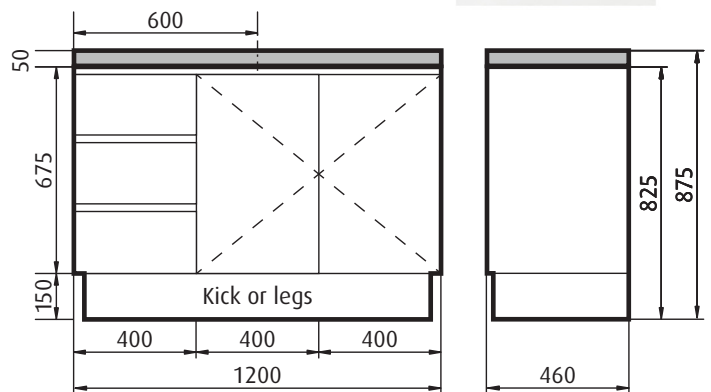

MONT ALBERT 1200 LH FREESTANDING VANITY

1200 w x 825* h x 460 d

*Height excluding the Basin/Countertop

VANITY CABINET FINISH OPTIONS

White Gloss PU

Light Ash
- Textured

Walnut
- Textured

Dark Chocolate
- Textured

- Customisable colour, finish, basin choice, configuration, size and countertop
- 2 soft closing doors and 3 full extension drawers
- Left hand / right hand drawer options
- Fingerpull handle detail
- Freestanding options include kickboard - legs are available upon request
- All vanities are solid back (fixings provided by others)
- Warranty - 5 years on cabinet

POLYMARBLE BASIN TOP

(ONE TAP HOLE ONLY)

PORCELAIN BASIN TOP

(ONE TAP HOLE ONLY)

Please note all swatches are representative of colour/finish only, see in store for accurate representation. All measurements are in millimetres (mm). Images, specifications and dimensions correct at time of publishing. It is advised that these details be confirmed prior to construction as no liability will be taken by Forme for any changes in specifications. Tapware not included.