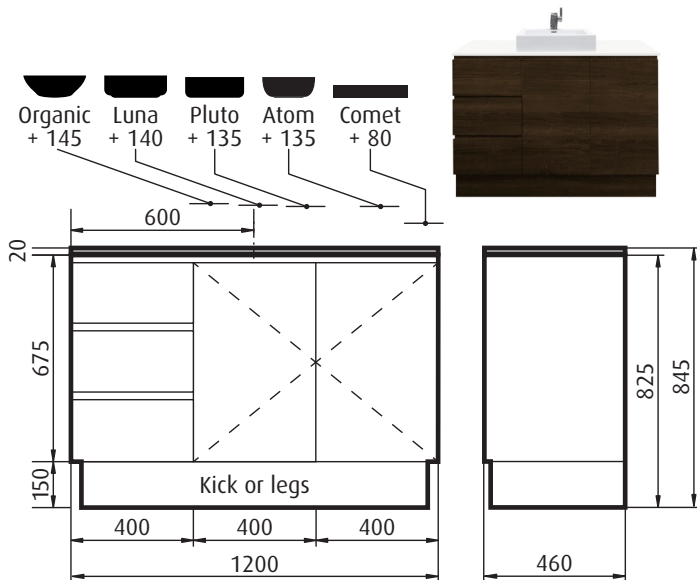

MONT ALBERT 1200 LH FREESTANDING VANITY

1200 w x 825* h x 460 d

*Height excluding the Basin/Countertop

VANITY CABINET FINISH OPTIONS

White Gloss PU

Light Ash
- Textured

Walnut
- Textured

Dark Chocolate
- Textured

CERAMIC COUNTERTOP BASIN WITH ENGINEERED STONE TOP

Ceramic countertop basin options

Stone top colour options

Blanc Stone

Cement Stone

Taupe Stone

Concrete Stone

FEATURES

- Customisable colour, finish, basin choice, configuration, size and countertop
- 2 soft closing doors and 3 full extension drawers
- Left hand / right hand drawer options
- Fingerpull handle detail
- Freestanding options include kickboard - legs are available upon request
- All vanities are solid back (fixings provided by others)
- Warranty - 5 years on cabinet

POLYMARBLE BASIN TOP

(ONE TAP HOLE ONLY)

PORCELAIN BASIN TOP

(ONE TAP HOLE ONLY)

Please note all swatches are representative of colour/finish only, see in store for accurate representation. All measurements are in millimetres (mm). Images, specifications and dimensions correct at time of publishing. It is advised that these details be confirmed prior to construction as no liability will be taken by Forme for any changes in specifications. Tapware not included.