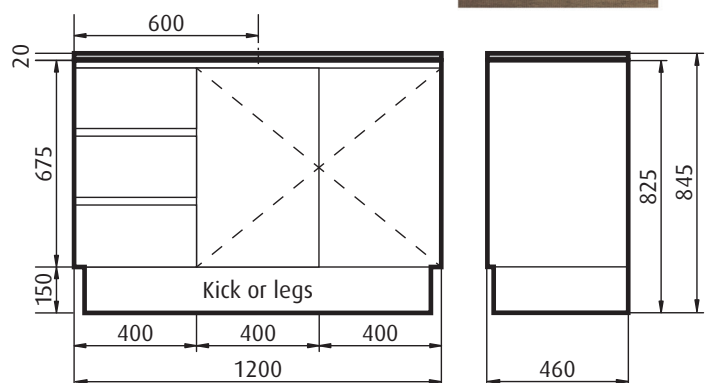

MONT ALBERT 1200 LH FREESTANDING VANITY

1200 w x 825* h x 460 d

*Height excluding the Basin/Countertop

VANITY CABINET FINISH OPTIONS

White Gloss PU

Light Ash
- Textured

Walnut
- Textured

Dark Chocolate
- Textured

- Customisable colour, finish, basin choice, configuration, size and countertop
- 2 soft closing doors and 3 full extension drawers
- Left hand / right hand drawer options
- Fingerpull handle detail
- Freestanding options include kickboard - legs are available upon request
- All vanities are solid back (fixings provided by others)
- Warranty - 5 years on cabinet

POLYMARBLE BASIN TOP

(ONE TAP HOLE ONLY)

PORCELAIN BASIN TOP

(ONE TAP HOLE ONLY)

Please note all swatches are representative of colour/finish only, see in store for accurate representation. All measurements are in millimetres (mm). Images, specifications and dimensions correct at time of publishing. It is advised that these details be confirmed prior to construction as no liability will be taken by Forme for any changes in specifications. Tapware not included.