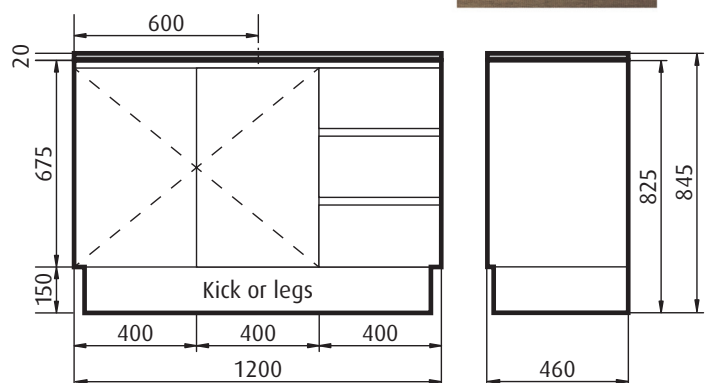

MONT ALBERT 1200 RH FREESTANDING VANITY

1200 w x 825* h x 460 d

*Height excluding the Basin/Countertop

VANITY CABINET FINISH OPTIONS

White Gloss PU

Light Ash
- Textured

Walnut
- Textured

Dark Chocolate
- Textured

- Customisable colour, finish, basin choice, configuration, size and countertop
- 2 soft closing doors and 3 full extension drawers
- Left hand / right hand drawer options
- Fingerpull handle detail
- Freestanding options include kickboard - legs are available upon request
- All vanities are solid back (fixings provided by others)
- Warranty - 5 years on cabinet

POLYMARBLE BASIN TOP

(ONE TAP HOLE ONLY)

PORCELAIN BASIN TOP

(ONE TAP HOLE ONLY)

Please note all swatches are representative of colour/finish only, see in store for accurate representation. All measurements are in millimetres (mm). Images, specifications and dimensions correct at time of publishing. It is advised that these details be confirmed prior to construction as no liability will be taken by Forme for any changes in specifications. Tapware not included.