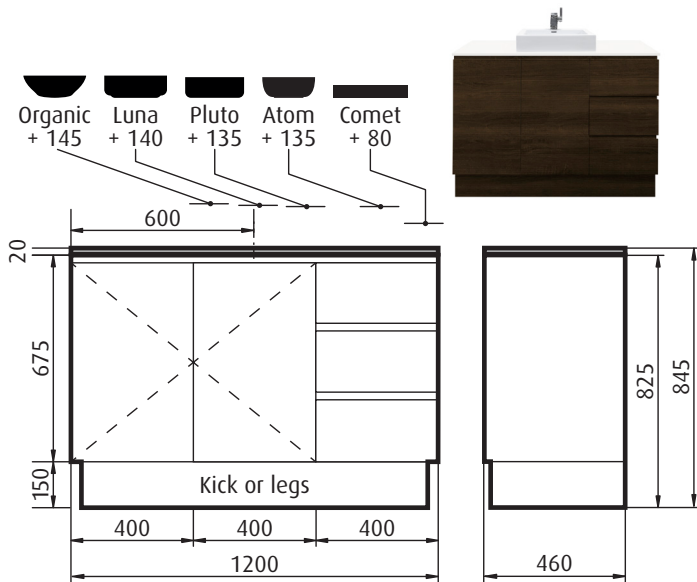

CERAMIC COUNTERTOP BASIN WITH ENGINEERED STONE TOP