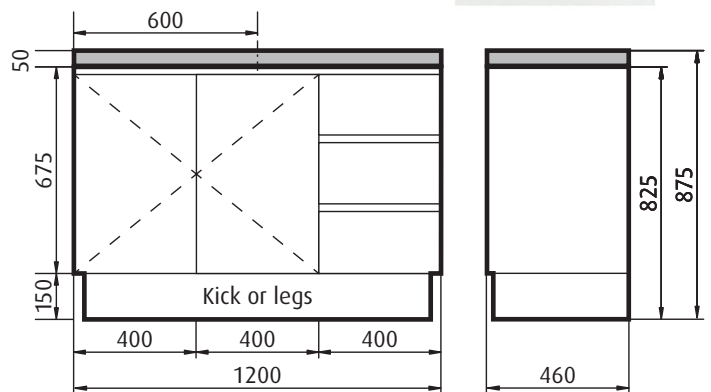

MONT ALBERT 1200 RH FREESTANDING VANITY

1200 w x 825* h x 460 d

*Height excluding the Basin/Countertop

VANITY CABINET FINISH OPTIONS

White Gloss PU

Light Ash
- Textured

Walnut
- Textured

Dark Chocolate
- Textured

- Customisable colour, finish, basin choice, configuration, size and countertop
- 2 soft closing doors and 3 full extension drawers
- Left hand / right hand drawer options
- Fingerpull handle detail
- Freestanding options include kickboard - legs are available upon request
- All vanities are solid back (fixings provided by others)
- Warranty - 5 years on cabinet

POLYMARBLE BASIN TOP

(ONE TAP HOLE ONLY)

PORCELAIN BASIN TOP

(ONE TAP HOLE ONLY)

Please note all swatches are representative of colour/finish only, see in store for accurate representation. All measurements are in millimetres (mm). Images, specifications and dimensions correct at time of publishing. It is advised that these details be confirmed prior to construction as no liability will be taken by Forme for any changes in specifications. Tapware not included.